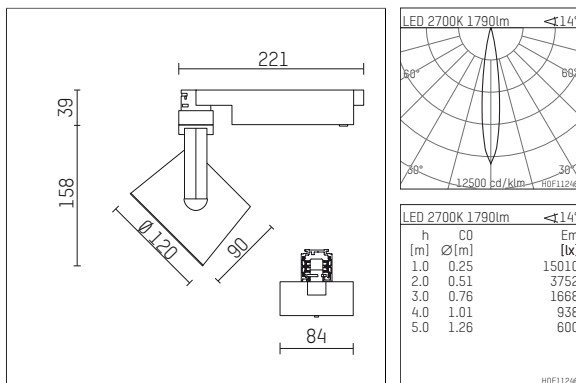

## 113 322 02 910 D | white

lo.nely 3  
spotlight  
LED | 28 W 2700 K

- spotlight lo.nely 3
- with 3 circuit DALI adapter
- for Hoffmeister control.x tracks
- circuit selection is possible while adapter is inserted into the track
- passive thermo management
- with LED 2100 lm
- colour temperature: 2700 K
- colour rendering index: CRI >90
- L90 / B10 (50.000h)
- SDCM < 2
- net luminous flux: 1790 lm
- total load: 28 W
- luminous efficacy: 63,9 lm/W
- rotationsymmetrical light distribution, spot
- beam angle: 15 °
- LED power unit integrated in adapter, electronic (DALI)
- amplitude dimming
- dimming range: 100-1 %
- housing of die cast aluminium
- adapter of fibreglass reinforced thermoplastic
- microprismatic filter with very high rate of light transmission
- color-, protection- and conversion-filters are available as accessory
- length: 221 mm, width: 84 mm, height: 197 mm
- rotatable 360°, 90° tiltable (can be fixed)
- weight: 1,25 kg
- protection rating: IP20
- protection class I
- 5 years Hoffmeister warranty
- Made in Germany
- maximum ambient temperature: 35 ° C
- certificates: manufactured according to DIN VDE 0711 / EN 60598, CE
- colour: white (RAL9016)
- 113 322 02 910 D

### Required accessories

description accessory general	dimensions in mm	item number	pic.-No.
antiglare flaps for spotlights gin.o and lo.nely size 3		105757	01

### Optional accessories

description accessory general	dimensions in mm	item number	pic.-No.
connection ring suitable for attachment of accessories for spotlights gin.o and lo.nely size 3		105760910	01
tube screen suitable for attachment of accessories for spotlights gin.o and lo.nely size 3		105759910	02
connection tube with cross louver suitable for attachment of accessories for spotlights gin.o and lo.nely size 3		105758910	03
visor suitable for attachment of accessories for spotlights gin.o and lo.nely size 3		105783910	04