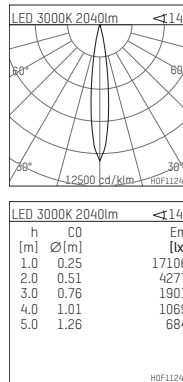

113 322 03 721 D | black

lo.nely 3
spotlight
LED | 28 W 3000 K

- spotlight lo.nely 3
- with 3 circuit DALI adapter
- for Hoffmeister control.x tracks
- circuit selection is possible while adapter is inserted into the track
- passive thermo management
- with LED 2400 lm
- colour temperature: 3000 K
- colour rendering index: CRI >90
- L90 / B10 (50.000h)
- SDCM < 2
- net luminous flux: 2040 lm
- total load: 28 W
- luminous efficacy: 72,9 lm/W
- rotationsymmetrical light distribution, spot
- beam angle: 15 °
- LED power unit integrated in adapter, electronic (DALI)
- amplitude dimming
- dimming range: 100-1 %
- housing of die cast aluminium
- adapter of fibreglass reinforced thermoplastic
- microprismatic filter with very high rate of light transmission
- color-, protection- and conversion-filters are available as accessory
- length: 221 mm, width: 84 mm, height: 197 mm
- rotatable 360°, 90° tiltable (can be fixed)
- weight: 1,25 kg
- protection rating: IP20
- protection class I
- 5 years Hoffmeister warranty
- Made in Germany
- maximum ambient temperature: 35 ° C
- certificates: manufactured according to DIN VDE 0711 / EN 60598, CE
- colour: black
- 113 322 03 721 D