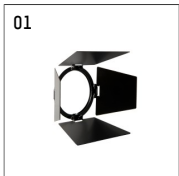

113 322 03 721 D | black

lo.nely 3
spotlight
LED | 28 W 3000 K

- spotlight lo.nely 3
- with 3 circuit DALI adapter
- for Hoffmeister control.x tracks
- circuit selection is possible while adapter is inserted into the track
- passive thermo management
- with LED 2400 lm
- colour temperature: 3000 K
- colour rendering index: CRI >90
- L90 / B10 (50.000h)
- SDCM < 2
- net luminous flux: 2040 lm
- total load: 28 W
- luminous efficacy: 72,9 lm/W
- rotationsymmetrical light distribution, spot
- beam angle: 15 °
- LED power unit integrated in adapter, electronic (DALI)
- amplitude dimming
- dimming range: 100-1 %
- housing of die cast aluminium
- adapter of fibreglass reinforced thermoplastic
- microprismatic filter with very high rate of light transmission
- color-, protection- and conversion-filters are available as accessory
- length: 221 mm, width: 84 mm, height: 197 mm
- rotatable 360°, 90° tiltable (can be fixed)
- weight: 1,25 kg
- protection rating: IP20
- protection class I
- 5 years Hoffmeister warranty
- Made in Germany
- maximum ambient temperature: 35 ° C
- certificates: manufactured according to DIN VDE 0711 / EN 60598, CE
- colour: black
- 113 322 03 721 D

Optional accessories

description accessory general	dimensions in mm	item number	pic.-No.
connection ring suitable for attachment of accessories for spotlights gin.o and lo.nely size 3		105760721	01
tube screen suitable for attachment of accessories for spotlights gin.o and lo.nely size 3		105759721	02
connection tube with cross louver suitable for attachment of accessories for spotlights gin.o and lo.nely size 3		105758721	03
visor suitable for attachment of accessories for spotlights gin.o and lo.nely size 3		105783721	04