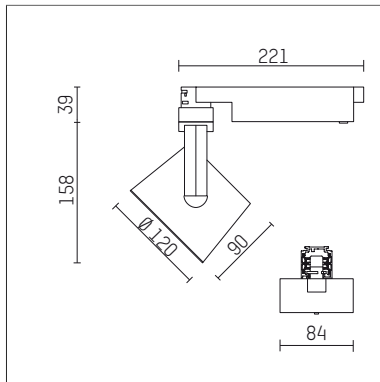

113 322 03 721 D | black

lo.nely 3
spotlight
LED | 28 W 3000 K

- spotlight lo.nely 3
- with 3 circuit DALI adapter
- for Hoffmeister control.x tracks
- circuit selection is possible while adapter is inserted into the track
- passive thermo management
- with LED 2400 lm
- colour temperature: 3000 K
- colour rendering index: CRI >90
- L90 / B10 (50.000h)
- SDCM < 2
- net luminous flux: 2040 lm
- total load: 28 W
- luminous efficacy: 72,9 lm/W
- rotationsymmetrical light distribution, spot
- beam angle: 15 °
- LED power unit integrated in adapter, electronic (DALI)
- amplitude dimming
- dimming range: 100-1 %
- housing of die cast aluminium
- adapter of fibreglass reinforced thermoplastic
- microprismatic filter with very high rate of light transmission
- color-, protection- and conversion-filters are available as accessory
- length: 221 mm, width: 84 mm, height: 197 mm
- rotatable 360°, 90° tiltable (can be fixed)
- weight: 1,25 kg
- protection rating: IP20
- protection class I
- 5 years Hoffmeister warranty
- Made in Germany
- maximum ambient temperature: 35 ° C
- certificates: manufactured according to DIN VDE 0711 / EN 60598, CE
- colour: black
- 113 322 03 721 D

Optional accessories

description accessory general	dimensions in mm	item number	pic.-No.
connection ring suitable for attachment of accessories for spotlights gin.o and lo.nely size 3		105760721	01
tube screen suitable for attachment of accessories for spotlights gin.o and lo.nely size 3		105759721	02
connection tube with cross louver suitable for attachment of accessories for spotlights gin.o and lo.nely size 3		105758721	03
visor suitable for attachment of accessories for spotlights gin.o and lo.nely size 3		105783721	04