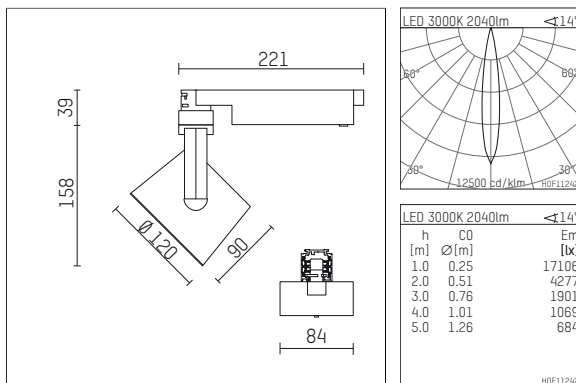

## 113 322 03 906 D | silver

lo.nely 3  
spotlight  
LED | 28 W 3000 K

- spotlight lo.nely 3
- with 3 circuit DALI adapter
- for Hoffmeister control.x tracks
- circuit selection is possible while adapter is inserted into the track
- passive thermo management
- with LED 2400 lm
- colour temperature: 3000 K
- colour rendering index: CRI >90
- L90 / B10 (50.000h)
- SDCM < 2
- net luminous flux: 2040 lm
- total load: 28 W
- luminous efficacy: 72,9 lm/W
- rotationsymmetrical light distribution, spot
- beam angle: 15 °
- LED power unit integrated in adapter, electronic (DALI)
- amplitude dimming
- dimming range: 100-1 %
- housing of die cast aluminium
- adapter of fibreglass reinforced thermoplastic
- microprismatic filter with very high rate of light transmission
- color-, protection- and conversion-filters are available as accessory
- length: 221 mm, width: 84 mm, height: 197 mm
- rotatable 360°, 90° tiltable (can be fixed)
- weight: 1,25 kg
- protection rating: IP20
- protection class I
- 5 years Hoffmeister warranty
- Made in Germany
- maximum ambient temperature: 35 ° C
- certificates: manufactured according to DIN VDE 0711 / EN 60598, CE
- colour: silver
- 113 322 03 906 D

### Required accessories

description accessory general	dimensions in mm	item number	pic.-No.
antiglare flaps for spotlights gin.o and lo.nely size 3		105757	01

### Optional accessories

description accessory general	dimensions in mm	item number	pic.-No.
connection ring suitable for attachment of accessories for spotlights gin.o and lo.nely size 3		105760906	01
tube screen suitable for attachment of accessories for spotlights gin.o and lo.nely size 3		105759906	02
connection tube with cross louver suitable for attachment of accessories for spotlights gin.o and lo.nely size 3		105758906	03
visor suitable for attachment of accessories for spotlights gin.o and lo.nely size 3		105783906	04