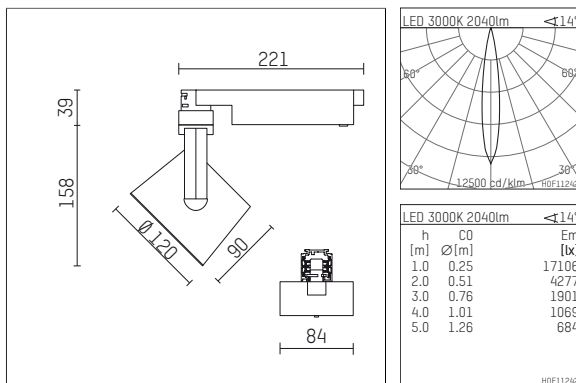

113 322 03 910 D | white

lo.nely 3
spotlight
LED | 28 W 3000 K

- spotlight lo.nely 3
- with 3 circuit DALI adapter
- for Hoffmeister control.x tracks
- circuit selection is possible while adapter is inserted into the track
- passive thermo management
- with LED 2400 lm
- colour temperature: 3000 K
- colour rendering index: CRI >90
- L90 / B10 (50.000h)
- SDCM < 2
- net luminous flux: 2040 lm
- total load: 28 W
- luminous efficacy: 72,9 lm/W
- rotationsymmetrical light distribution, spot
- beam angle: 15 °
- LED power unit integrated in adapter, electronic (DALI)
- amplitude dimming
- dimming range: 100-1 %
- housing of die cast aluminium
- adapter of fibreglass reinforced thermoplastic
- microprismatic filter with very high rate of light transmission
- color-, protection- and conversion-filters are available as accessory
- length: 221 mm, width: 84 mm, height: 197 mm
- rotatable 360°, 90° tiltable (can be fixed)
- weight: 1,25 kg
- protection rating: IP20
- protection class I
- 5 years Hoffmeister warranty
- Made in Germany
- maximum ambient temperature: 35 ° C
- certificates: manufactured according to DIN VDE 0711 / EN 60598, CE
- colour: white (RAL9016)
- 113 322 03 910 D

Optional accessories

description accessory general	dimensions in mm	item number	pic.-No.
connection ring suitable for attachment of accessories for spotlights gin.o and lo.nely size 3		105760910	01
tube screen suitable for attachment of accessories for spotlights gin.o and lo.nely size 3		105759910	02
connection tube with cross louver suitable for attachment of accessories for spotlights gin.o and lo.nely size 3		105758910	03
visor suitable for attachment of accessories for spotlights gin.o and lo.nely size 3		105783910	04