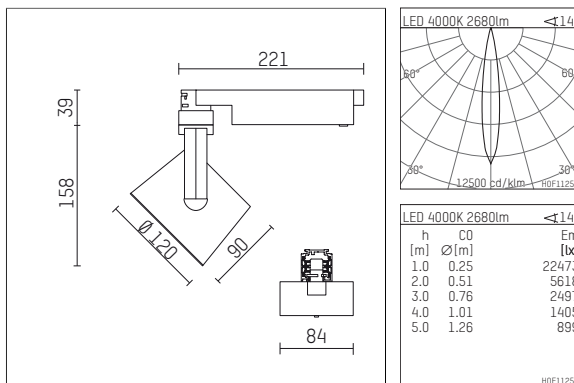

113 322 04 721 D | black

lo.nely 3
spotlight
LED | 28 W 4000 K

- spotlight lo.nely 3
- with 3 circuit DALI adapter
- for Hoffmeister control.x tracks
- circuit selection is possible while adapter is inserted into the track
- passive thermo management
- with LED 3150 lm
- colour temperature: 4000 K
- colour rendering index: CRI >80
- L90 / B10 (50.000h)
- SDCM < 2
- net luminous flux: 2680 lm
- total load: 28 W
- luminous efficacy: 95,7 lm/W
- rotationsymmetrical light distribution, spot
- beam angle: 15 °
- LED power unit integrated in adapter, electronic (DALI)
- amplitude dimming
- dimming range: 100-1 %
- housing of die cast aluminium
- adapter of fibreglass reinforced thermoplastic
- microprismatic filter with very high rate of light transmission
- color-, protection- and conversion-filters are available as accessory
- length: 221 mm, width: 84 mm, height: 197 mm
- rotatable 360°, 90° tiltable (can be fixed)
- weight: 1,25 kg
- protection rating: IP20
- protection class I
- 5 years Hoffmeister warranty
- Made in Germany
- maximum ambient temperature: 35 ° C
- certificates: manufactured according to DIN VDE 0711 / EN 60598, CE
- colour: black
- 113 322 04 721 D

Optional accessories

description accessory general	dimensions in mm	item number	pic.-No.
connection ring suitable for attachment of accessories for spotlights gin.o and lo.nely size 3		105760721	01
tube screen suitable for attachment of accessories for spotlights gin.o and lo.nely size 3		105759721	02
connection tube with cross louver suitable for attachment of accessories for spotlights gin.o and lo.nely size 3		105758721	03
visor suitable for attachment of accessories for spotlights gin.o and lo.nely size 3		105783721	04