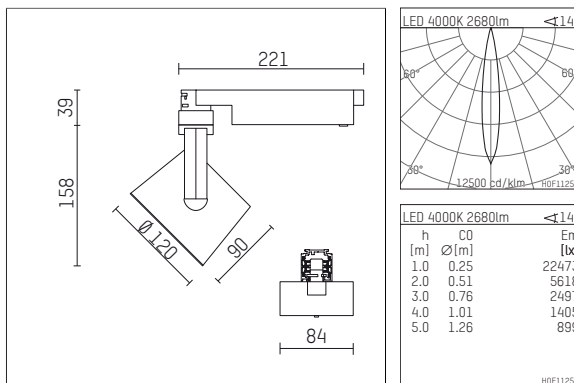

## 113 322 04 906 D | silver

lo.nely 3  
spotlight  
LED | 28 W 4000 K

- spotlight lo.nely 3
- with 3 circuit DALI adapter
- for Hoffmeister control.x tracks
- circuit selection is possible while adapter is inserted into the track
- passive thermo management
- with LED 3150 lm
- colour temperature: 4000 K
- colour rendering index: CRI >80
- L90 / B10 (50.000h)
- SDCM < 2
- net luminous flux: 2680 lm
- total load: 28 W
- luminous efficacy: 95,7 lm/W
- rotationsymmetrical light distribution, spot
- beam angle: 15 °
- LED power unit integrated in adapter, electronic (DALI)
- amplitude dimming
- dimming range: 100-1 %
- housing of die cast aluminium
- adapter of fibreglass reinforced thermoplastic
- microprismatic filter with very high rate of light transmission
- color-, protection- and conversion-filters are available as accessory
- length: 221 mm, width: 84 mm, height: 197 mm
- rotatable 360°, 90° tiltable (can be fixed)
- weight: 1,25 kg
- protection rating: IP20
- protection class I
- 5 years Hoffmeister warranty
- Made in Germany
- maximum ambient temperature: 35 ° C
- certificates: manufactured according to DIN VDE 0711 / EN 60598, CE
- colour: silver
- 113 322 04 906 D

### Required accessories

description accessory general	dimensions in mm	item number	pic.-No.
antiglare flaps for spotlights gin.o and lo.nely size 3		105757	01

### Optional accessories

description accessory general	dimensions in mm	item number	pic.-No.
connection ring suitable for attachment of accessories for spotlights gin.o and lo.nely size 3		105760906	01
tube screen suitable for attachment of accessories for spotlights gin.o and lo.nely size 3		105759906	02
connection tube with cross louver suitable for attachment of accessories for spotlights gin.o and lo.nely size 3		105758906	03
visor suitable for attachment of accessories for spotlights gin.o and lo.nely size 3		105783906	04