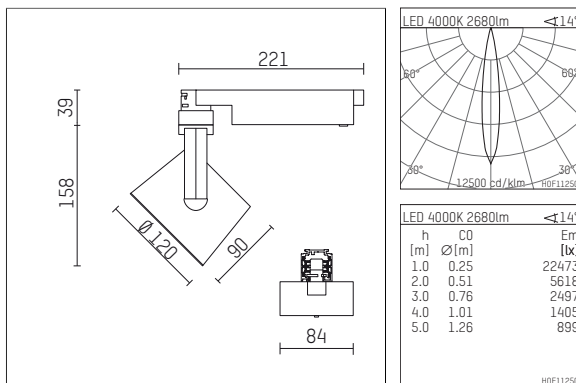

113 322 04 910 D | white

lo.nely 3
spotlight
LED | 28 W 4000 K

- spotlight lo.nely 3
- with 3 circuit DALI adapter
- for Hoffmeister control.x tracks
- circuit selection is possible while adapter is inserted into the track
- passive thermo management
- with LED 3150 lm
- colour temperature: 4000 K
- colour rendering index: CRI >80
- L90 / B10 (50.000h)
- SDCM < 2
- net luminous flux: 2680 lm
- total load: 28 W
- luminous efficacy: 95,7 lm/W
- rotationsymmetrical light distribution, spot
- beam angle: 15 °
- LED power unit integrated in adapter, electronic (DALI)
- amplitude dimming
- dimming range: 100-1 %
- housing of die cast aluminium
- adapter of fibreglass reinforced thermoplastic
- microprismatic filter with very high rate of light transmission
- color-, protection- and conversion-filters are available as accessory
- length: 221 mm, width: 84 mm, height: 197 mm
- rotatable 360°, 90° tiltable (can be fixed)
- weight: 1,25 kg
- protection rating: IP20
- protection class I
- 5 years Hoffmeister warranty
- Made in Germany
- maximum ambient temperature: 35 ° C
- certificates: manufactured according to DIN VDE 0711 / EN 60598, CE
- colour: white (RAL9016)
- 113 322 04 910 D

Optional accessories

description accessory general	dimensions in mm	item number	pic.-No.
connection ring suitable for attachment of accessories for spotlights gin.o and lo.nely size 3		105760910	01
tube screen suitable for attachment of accessories for spotlights gin.o and lo.nely size 3		105759910	02
connection tube with cross louver suitable for attachment of accessories for spotlights gin.o and lo.nely size 3		105758910	03
visor suitable for attachment of accessories for spotlights gin.o and lo.nely size 3		105783910	04