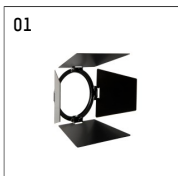

113 322 04 910 D | white

lo.nely 3
spotlight
LED | 28 W 4000 K

- spotlight lo.nely 3
- with 3 circuit DALI adapter
- for Hoffmeister control.x tracks
- circuit selection is possible while adapter is inserted into the track
- passive thermo management
- with LED 3150 lm
- colour temperature: 4000 K
- colour rendering index: CRI >80
- L90 / B10 (50.000h)
- SDCM < 2
- net luminous flux: 2680 lm
- total load: 28 W
- luminous efficacy: 95,7 lm/W
- rotationsymmetrical light distribution, spot
- beam angle: 15 °
- LED power unit integrated in adapter, electronic (DALI)
- amplitude dimming
- dimming range: 100-1 %
- housing of die cast aluminium
- adapter of fibreglass reinforced thermoplastic
- microprismatic filter with very high rate of light transmission
- color-, protection- and conversion-filters are available as accessory
- length: 221 mm, width: 84 mm, height: 197 mm
- rotatable 360°, 90° tiltable (can be fixed)
- weight: 1,25 kg
- protection rating: IP20
- protection class I
- 5 years Hoffmeister warranty
- Made in Germany
- maximum ambient temperature: 35 ° C
- certificates: manufactured according to DIN VDE 0711 / EN 60598, CE
- colour: white (RAL9016)
- 113 322 04 910 D

Optional accessories

description accessory general	dimensions in mm	item number	pic.-No.
connection ring suitable for attachment of accessories for spotlights gin.o and lo.nely size 3		105760910	01
tube screen suitable for attachment of accessories for spotlights gin.o and lo.nely size 3		105759910	02
connection tube with cross louver suitable for attachment of accessories for spotlights gin.o and lo.nely size 3		105758910	03
visor suitable for attachment of accessories for spotlights gin.o and lo.nely size 3		105783910	04