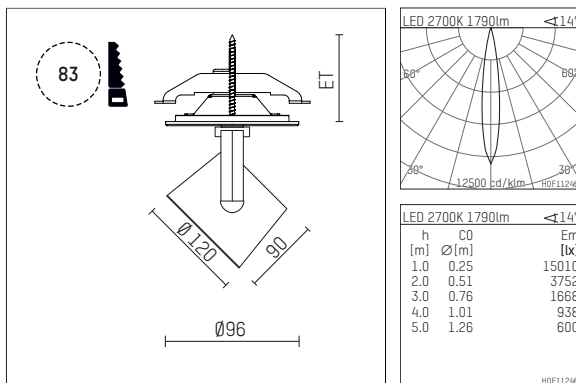

## 11332212 721-PA | black

lo.nely 3  
spotlight  
LED | 28 W 2700 K

- spotlight lo.nely 3
- with recessed mounting plate
- for recessed installation into wall or ceiling
- passive thermo management
- with LED 2100 lm
- colour temperature: 2700 K
- colour rendering index: CRI >90
- L90 / B10 (50.000h)
- SDCM < 2
- net luminous flux: 1790 lm
- total load: 28 W
- luminous efficacy: 63,9 lm/W
- rotationsymmetrical light distribution, spot
- beam angle: 15 °
- with external LED power unit, electronic
- power supply: supply cord with plug connection 2x5x2,5 mm<sup>2</sup>, length: 360 mm
- suitable for through wiring
- housing of die cast aluminium
- microprismatic filter with very high rate of light transmission
- ceiling plate of die cast aluminium
- color-, protection- and conversion-filters are available as accessory
- diameter: 96 mm, recessing diameter: 83 mm
- recessing depth: 103 mm, ceiling thickness: 1-45 mm
- rotatable 360°, 90° tiltable (can be fixed)
- weight: 1,4 kg
- protection rating: IP20
- protection class I
- 5 years Hoffmeister warranty
- Made in Germany
- maximum ambient temperature: 35 ° C
- certificates: manufactured according to DIN VDE 0711 / EN 60598, CE
- colour: black
- 11332212 721-PA

### Optional accessories

description accessory general	dimensions in mm	item number	pic.-No.
connection ring suitable for attachment of accessories for spotlights gin.o and lo.nely size 3		105760721	01
tube screen suitable for attachment of accessories for spotlights gin.o and lo.nely size 3		105759721	02
connection tube with cross louver suitable for attachment of accessories for spotlights gin.o and lo.nely size 3		105758721	03
visor suitable for attachment of accessories for spotlights gin.o and lo.nely size 3		105783721	04