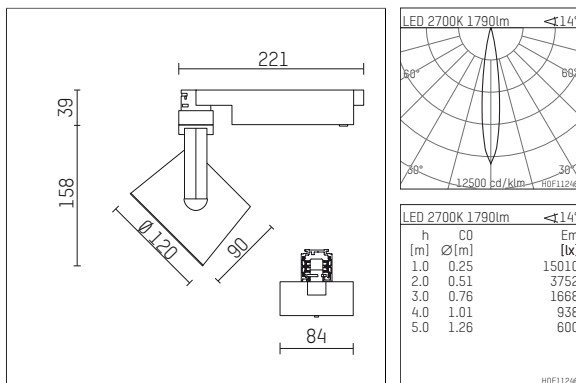

113 322 12 721 | black

lo.nely 3
spotlight
LED | 28 W 2700 K

- spotlight lo.nely 3
- with 3 circuit universal adapter
- for Hoffmeister control.x tracks
- circuit selection is possible while adapter is inserted into the track
- passive thermo management
- with LED 2100 lm
- colour temperature: 2700 K
- colour rendering index: CRI >90
- L90 / B10 (50.000h)
- SDCM < 2
- net luminous flux: 1790 lm
- total load: 28 W
- luminous efficacy: 63,9 lm/W
- rotationsymmetrical light distribution, spot
- beam angle: 15 °
- LED power unit integrated in adapter, electronic (POTI)
- amplitude dimming
- adapter with integrated potentiometer
- dimming range: 100-1 %
- housing of die cast aluminium
- adapter of fibreglass reinforced thermoplastic
- microprismatic filter with very high rate of light transmission
- color-, protection- and conversion-filters are available as accessory
- length: 221 mm, width: 84 mm, height: 197 mm
- rotatable 360°, 90° tilttable (can be fixed)
- weight: 1,25 kg
- protection rating: IP20
- protection class I
- 5 years Hoffmeister warranty
- Made in Germany
- maximum ambient temperature: 35 ° C
- certificates: manufactured according to DIN VDE 0711 / EN 60598, CE
- colour: black
- 113 322 12 721

Optional accessories

description accessory general	dimensions in mm	item number	pic.-No.
connection ring suitable for attachment of accessories for spotlights gin.o and lo.nely size 3		105760721	01
tube screen suitable for attachment of accessories for spotlights gin.o and lo.nely size 3		105759721	02
connection tube with cross louver suitable for attachment of accessories for spotlights gin.o and lo.nely size 3		105758721	03
visor suitable for attachment of accessories for spotlights gin.o and lo.nely size 3		105783721	04