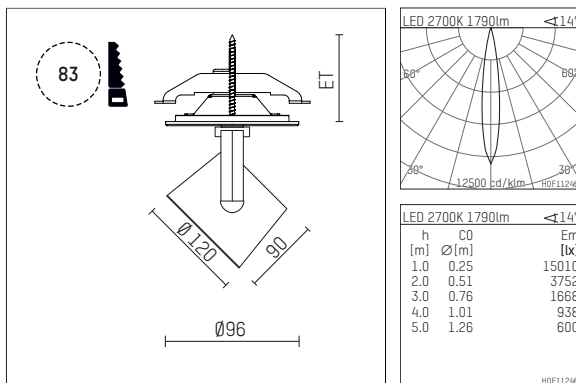

11332212 906-PA | silver

lo.nely 3
spotlight
LED | 28 W 2700 K

- spotlight lo.nely 3
- with recessed mounting plate
- for recessed installation into wall or ceiling
- passive thermo management
- with LED 2100 lm
- colour temperature: 2700 K
- colour rendering index: CRI >90
- L90 / B10 (50.000h)
- SDCM < 2
- net luminous flux: 1790 lm
- total load: 28 W
- luminous efficacy: 63,9 lm/W
- rotationsymmetrical light distribution, spot
- beam angle: 15 °
- with external LED power unit, electronic
- power supply: supply cord with plug connection 2x5x2,5 mm², length: 360 mm
- suitable for through wiring
- housing of die cast aluminium
- microprismatic filter with very high rate of light transmission
- ceiling plate of die cast aluminium
- color-, protection- and conversion-filters are available as accessory
- diameter: 96 mm, recessing diameter: 83 mm
- recessing depth: 103 mm, ceiling thickness: 1-45 mm
- rotatable 360°, 90° tiltable (can be fixed)
- weight: 1,4 kg
- protection rating: IP20
- protection class I
- 5 years Hoffmeister warranty
- Made in Germany
- maximum ambient temperature: 35 ° C
- certificates: manufactured according to DIN VDE 0711 / EN 60598, CE
- colour: silver
- 11332212 906-PA

Optional accessories

description accessory general	dimensions in mm	item number	pic.-No.
connection ring suitable for attachment of accessories for spotlights gin.o and lo.nely size 3		105760906	01
tube screen suitable for attachment of accessories for spotlights gin.o and lo.nely size 3		105759906	02
connection tube with cross louver suitable for attachment of accessories for spotlights gin.o and lo.nely size 3		105758906	03
visor suitable for attachment of accessories for spotlights gin.o and lo.nely size 3		105783906	04