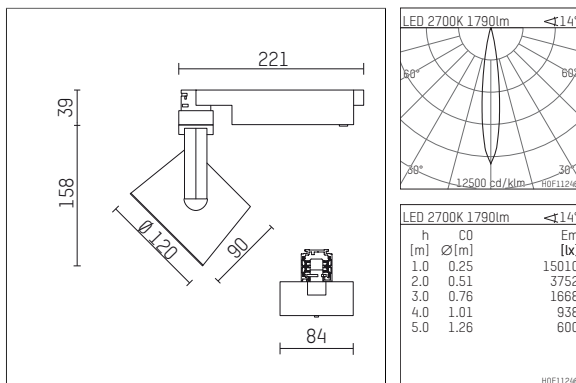

113 322 12 906 | silver

lo.nely 3
spotlight
LED | 28 W 2700 K

- spotlight lo.nely 3
- with 3 circuit universal adapter
- for Hoffmeister control.x tracks
- circuit selection is possible while adapter is inserted into the track
- passive thermo management
- with LED 2100 lm
- colour temperature: 2700 K
- colour rendering index: CRI >90
- L90 / B10 (50.000h)
- SDCM < 2
- net luminous flux: 1790 lm
- total load: 28 W
- luminous efficacy: 63,9 lm/W
- rotationsymmetrical light distribution, spot
- beam angle: 15 °
- LED power unit integrated in adapter, electronic (POTI)
- amplitude dimming
- adapter with integrated potentiometer
- dimming range: 100-1 %
- housing of die cast aluminium
- adapter of fibreglass reinforced thermoplastic
- microprismatic filter with very high rate of light transmission
- color-, protection- and conversion-filters are available as accessory
- length: 221 mm, width: 84 mm, height: 197 mm
- rotatable 360°, 90° tilttable (can be fixed)
- weight: 1,25 kg
- protection rating: IP20
- protection class I
- 5 years Hoffmeister warranty
- Made in Germany
- maximum ambient temperature: 35 ° C
- certificates: manufactured according to DIN VDE 0711 / EN 60598, CE
- colour: silver
- 113 322 12 906

Optional accessories

description accessory general	dimensions in mm	item number	pic.-No.
connection ring suitable for attachment of accessories for spotlights gin.o and lo.nely size 3		105760906	01
tube screen suitable for attachment of accessories for spotlights gin.o and lo.nely size 3		105759906	02
connection tube with cross louver suitable for attachment of accessories for spotlights gin.o and lo.nely size 3		105758906	03
visor suitable for attachment of accessories for spotlights gin.o and lo.nely size 3		105783906	04