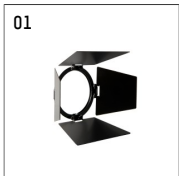

11332212 910-PA | white

lo.nely 3
spotlight
LED | 28 W 2700 K

- spotlight lo.nely 3
- with recessed mounting plate
- for recessed installation into wall or ceiling
- passive thermo management
- with LED 2100 lm
- colour temperature: 2700 K
- colour rendering index: CRI >90
- L90 / B10 (50.000h)
- SDCM < 2
- net luminous flux: 1790 lm
- total load: 28 W
- luminous efficacy: 63,9 lm/W
- rotationsymmetrical light distribution, spot
- beam angle: 15°
- with external LED power unit, electronic
- power supply: supply cord with plug connection 2x5x2,5 mm², length: 360 mm
- suitable for through wiring
- housing of die cast aluminium
- microprismatic filter with very high rate of light transmission
- ceiling plate of die cast aluminium
- color-, protection- and conversion-filters are available as accessory
- diameter: 96 mm, recessing diameter: 83 mm
- recessing depth: 103 mm, ceiling thickness: 1-45 mm
- rotatable 360°, 90° tiltable (can be fixed)
- weight: 1,4 kg
- protection rating: IP20
- protection class I
- 5 years Hoffmeister warranty
- Made in Germany
- maximum ambient temperature: 35 ° C
- certificates: manufactured according to DIN VDE 0711 / EN 60598, CE
- colour: white (RAL9016)
- 11332212 910-PA

Optional accessories

description accessory general	dimensions in mm	item number	pic.-No.
connection ring suitable for attachment of accessories for spotlights gin.o and lo.nely size 3		105760910	01
tube screen suitable for attachment of accessories for spotlights gin.o and lo.nely size 3		105759910	02
connection tube with cross louver suitable for attachment of accessories for spotlights gin.o and lo.nely size 3		105758910	03
visor suitable for attachment of accessories for spotlights gin.o and lo.nely size 3		105783910	04