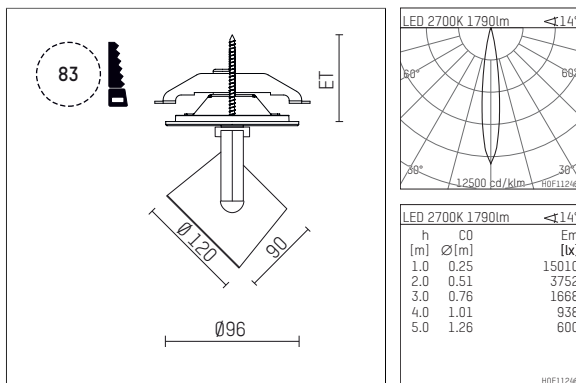

11332212 910-PA | white

lo.nely 3
spotlight
LED | 28 W 2700 K

- spotlight lo.nely 3
- with recessed mounting plate
- for recessed installation into wall or ceiling
- passive thermo management
- with LED 2100 lm
- colour temperature: 2700 K
- colour rendering index: CRI >90
- L90 / B10 (50.000h)
- SDCM < 2
- net luminous flux: 1790 lm
- total load: 28 W
- luminous efficacy: 63,9 lm/W
- rotationsymmetrical light distribution, spot
- beam angle: 15°
- with external LED power unit, electronic
- power supply: supply cord with plug connection 2x5x2,5 mm², length: 360 mm
- suitable for through wiring
- housing of die cast aluminium
- microprismatic filter with very high rate of light transmission
- ceiling plate of die cast aluminium
- color-, protection- and conversion-filters are available as accessory
- diameter: 96 mm, recessing diameter: 83 mm
- recessing depth: 103 mm, ceiling thickness: 1-45 mm
- rotatable 360°, 90° tiltable (can be fixed)
- weight: 1,4 kg
- protection rating: IP20
- protection class I
- 5 years Hoffmeister warranty
- Made in Germany
- maximum ambient temperature: 35 ° C
- certificates: manufactured according to DIN VDE 0711 / EN 60598, CE
- colour: white (RAL9016)
- 11332212 910-PA

Optional accessories

description accessory general	dimensions in mm	item number	pic.-No.
connection ring suitable for attachment of accessories for spotlights gin.o and lo.nely size 3		105760910	01
tube screen suitable for attachment of accessories for spotlights gin.o and lo.nely size 3		105759910	02
connection tube with cross louver suitable for attachment of accessories for spotlights gin.o and lo.nely size 3		105758910	03
visor suitable for attachment of accessories for spotlights gin.o and lo.nely size 3		105783910	04