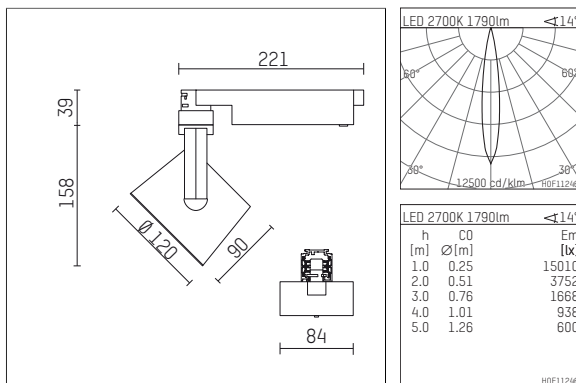

113 322 12 910 | white

lo.nely 3
spotlight
LED | 28 W 2700 K

- spotlight lo.nely 3
- with 3 circuit universal adapter
- for Hoffmeister control.x tracks
- circuit selection is possible while adapter is inserted into the track
- passive thermo management
- with LED 2100 lm
- colour temperature: 2700 K
- colour rendering index: CRI >90
- L90 / B10 (50.000h)
- SDCM < 2
- net luminous flux: 1790 lm
- total load: 28 W
- luminous efficacy: 63,9 lm/W
- rotationsymmetrical light distribution, spot
- beam angle: 15 °
- LED power unit integrated in adapter, electronic (POTI)
- amplitude dimming
- adapter with integrated potentiometer
- dimming range: 100-1 %
- housing of die cast aluminium
- adapter of fibreglass reinforced thermoplastic
- microprismatic filter with very high rate of light transmission
- color-, protection- and conversion-filters are available as accessory
- length: 221 mm, width: 84 mm, height: 197 mm
- rotatable 360°, 90° tilttable (can be fixed)
- weight: 1,25 kg
- protection rating: IP20
- protection class I
- 5 years Hoffmeister warranty
- Made in Germany
- maximum ambient temperature: 35 ° C
- certificates: manufactured according to DIN VDE 0711 / EN 60598, CE
- colour: white (RAL9016)
- 113 322 12 910

Optional accessories

description accessory general	dimensions in mm	item number	pic.-No.
connection ring suitable for attachment of accessories for spotlights gin.o and lo.nely size 3		105760910	01
tube screen suitable for attachment of accessories for spotlights gin.o and lo.nely size 3		105759910	02
connection tube with cross louver suitable for attachment of accessories for spotlights gin.o and lo.nely size 3		105758910	03
visor suitable for attachment of accessories for spotlights gin.o and lo.nely size 3		105783910	04