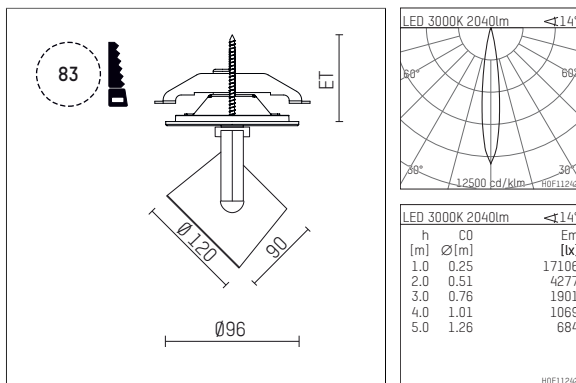

## 11332213 721-PA | black

lo.nely 3  
spotlight  
LED | 28 W 3000 K

- spotlight lo.nely 3
- with recessed mounting plate
- for recessed installation into wall or ceiling
- passive thermo management
- with LED 2400 lm
- colour temperature: 3000 K
- colour rendering index: CRI >90
- L90 / B10 (50.000h)
- SDCM < 2
- net luminous flux: 2040 lm
- total load: 28 W
- luminous efficacy: 72,9 lm/W
- rotationsymmetrical light distribution, spot
- beam angle: 15 °
- with external LED power unit, electronic
- power supply: supply cord with plug connection 2x5x2,5 mm<sup>2</sup>, length: 360 mm
- suitable for through wiring
- housing of die cast aluminium
- microprismatic filter with very high rate of light transmission
- ceiling plate of die cast aluminium
- color-, protection- and conversion-filters are available as accessory
- diameter: 96 mm, recessing diameter: 83 mm
- recessing depth: 103 mm, ceiling thickness: 1-45 mm
- rotatable 360°, 90° tiltable (can be fixed)
- weight: 1,4 kg
- protection rating: IP20
- protection class I
- 5 years Hoffmeister warranty
- Made in Germany
- maximum ambient temperature: 35 ° C
- certificates: manufactured according to DIN VDE 0711 / EN 60598, CE
- colour: black
- 11332213 721-PA

### Required accessories

description accessory general	dimensions in mm	item number	pic.-No.
antiglare flaps for spotlights gin.o and lo.nely size 3		105757	01

### Optional accessories

description accessory general	dimensions in mm	item number	pic.-No.
connection ring suitable for attachment of accessories for spotlights gin.o and lo.nely size 3		105760721	01
tube screen suitable for attachment of accessories for spotlights gin.o and lo.nely size 3		105759721	02
connection tube with cross louver suitable for attachment of accessories for spotlights gin.o and lo.nely size 3		105758721	03
visor suitable for attachment of accessories for spotlights gin.o and lo.nely size 3		105783721	04