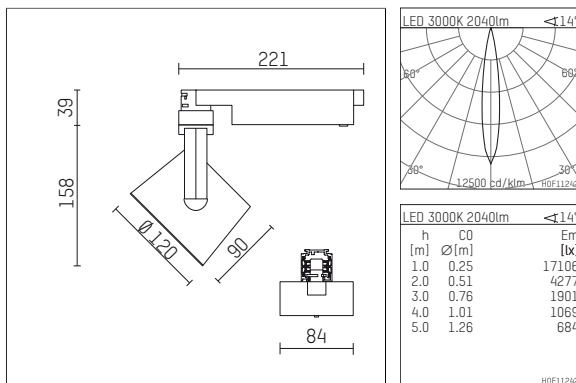

113 322 13 721 | black

lo.nely 3  
spotlight  
LED | 28 W 3000 K

- spotlight lo.nely 3
- with 3 circuit universal adapter
- for Hoffmeister control.x tracks
- circuit selection is possible while adapter is inserted into the track
- passive thermo management
- with LED 2400 lm
- colour temperature: 3000 K
- colour rendering index: CRI >90
- L90 / B10 (50.000h)
- SDCM < 2
- net luminous flux: 2040 lm
- total load: 28 W
- luminous efficacy: 72,9 lm/W
- rotationsymmetrical light distribution, spot
- beam angle: 15 °
- LED power unit integrated in adapter, electronic (POTI)
- amplitude dimming
- adapter with integrated potentiometer
- dimming range: 100-1 %
- housing of die cast aluminium
- adapter of fibreglass reinforced thermoplastic
- microprismatic filter with very high rate of light transmission
- color-, protection- and conversion-filters are available as accessory
- length: 221 mm, width: 84 mm, height: 197 mm
- rotatable 360°, 90° tilttable (can be fixed)
- weight: 1,25 kg
- protection rating: IP20
- protection class I
- 5 years Hoffmeister warranty
- Made in Germany
- maximum ambient temperature: 35 ° C
- certificates: manufactured according to DIN VDE 0711 / EN 60598, CE
- colour: black
- 113 322 13 721

### Required accessories

description accessory general	dimensions in mm	item number	pic.-No.
antiglare flaps for spotlights gin.o and lo.nely size 3		105757	01

### Optional accessories

description accessory general	dimensions in mm	item number	pic.-No.
connection ring suitable for attachment of accessories for spotlights gin.o and lo.nely size 3		105760721	01
tube screen suitable for attachment of accessories for spotlights gin.o and lo.nely size 3		105759721	02
connection tube with cross louver suitable for attachment of accessories for spotlights gin.o and lo.nely size 3		105758721	03
visor suitable for attachment of accessories for spotlights gin.o and lo.nely size 3		105783721	04