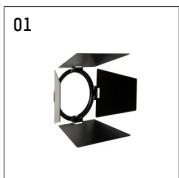

11332213 906-PA | silver

lo.nely 3
spotlight
LED | 28 W 3000 K

- spotlight lo.nely 3
- with recessed mounting plate
- for recessed installation into wall or ceiling
- passive thermo management
- with LED 2400 lm
- colour temperature: 3000 K
- colour rendering index: CRI >90
- L90 / B10 (50.000h)
- SDCM < 2
- net luminous flux: 2040 lm
- total load: 28 W
- luminous efficacy: 72,9 lm/W
- rotationsymmetrical light distribution, spot
- beam angle: 15 °
- with external LED power unit, electronic
- power supply: supply cord with plug connection 2x5x2,5 mm², length: 360 mm
- suitable for through wiring
- housing of die cast aluminium
- microprismatic filter with very high rate of light transmission
- ceiling plate of die cast aluminium
- color-, protection- and conversion-filters are available as accessory
- diameter: 96 mm, recessing diameter: 83 mm
- recessing depth: 103 mm, ceiling thickness: 1-45 mm
- rotatable 360°, 90° tiltable (can be fixed)
- weight: 1,4 kg
- protection rating: IP20
- protection class I
- 5 years Hoffmeister warranty
- Made in Germany
- maximum ambient temperature: 35 ° C
- certificates: manufactured according to DIN VDE 0711 / EN 60598, CE
- colour: silver
- 11332213 906-PA

Optional accessories

description accessory general	dimensions in mm	item number	pic.-No.
connection ring suitable for attachment of accessories for spotlights gin.o and lo.nely size 3		105760906	01
tube screen suitable for attachment of accessories for spotlights gin.o and lo.nely size 3		105759906	02
connection tube with cross louver suitable for attachment of accessories for spotlights gin.o and lo.nely size 3		105758906	03
visor suitable for attachment of accessories for spotlights gin.o and lo.nely size 3		105783906	04