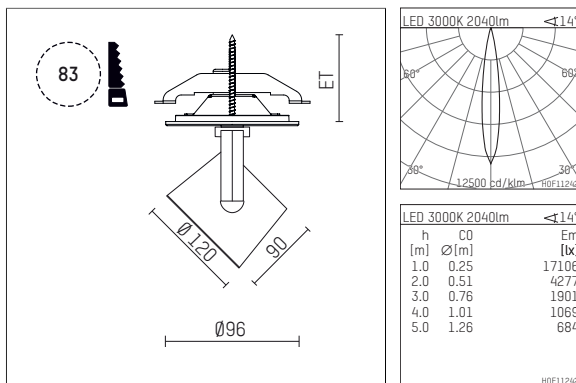

11332213 906-PA | silver

lo.nely 3
spotlight
LED | 28 W 3000 K

- spotlight lo.nely 3
- with recessed mounting plate
- for recessed installation into wall or ceiling
- passive thermo management
- with LED 2400 lm
- colour temperature: 3000 K
- colour rendering index: CRI >90
- L90 / B10 (50.000h)
- SDCM < 2
- net luminous flux: 2040 lm
- total load: 28 W
- luminous efficacy: 72,9 lm/W
- rotationsymmetrical light distribution, spot
- beam angle: 15 °
- with external LED power unit, electronic
- power supply: supply cord with plug connection 2x5x2,5 mm², length: 360 mm
- suitable for through wiring
- housing of die cast aluminium
- microprismatic filter with very high rate of light transmission
- ceiling plate of die cast aluminium
- color-, protection- and conversion-filters are available as accessory
- diameter: 96 mm, recessing diameter: 83 mm
- recessing depth: 103 mm, ceiling thickness: 1-45 mm
- rotatable 360°, 90° tiltable (can be fixed)
- weight: 1,4 kg
- protection rating: IP20
- protection class I
- 5 years Hoffmeister warranty
- Made in Germany
- maximum ambient temperature: 35 ° C
- certificates: manufactured according to DIN VDE 0711 / EN 60598, CE
- colour: silver
- 11332213 906-PA

Optional accessories

description accessory general	dimensions in mm	item number	pic.-No.
connection ring suitable for attachment of accessories for spotlights gin.o and lo.nely size 3		105760906	01
tube screen suitable for attachment of accessories for spotlights gin.o and lo.nely size 3		105759906	02
connection tube with cross louver suitable for attachment of accessories for spotlights gin.o and lo.nely size 3		105758906	03
visor suitable for attachment of accessories for spotlights gin.o and lo.nely size 3		105783906	04