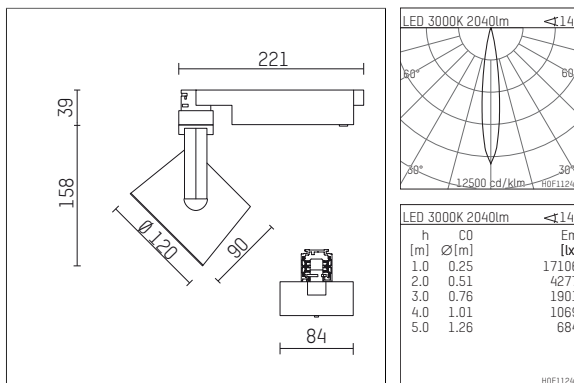

113 322 13 906 | silver

lo.nely 3
spotlight
LED | 28 W 3000 K

- spotlight lo.nely 3
- with 3 circuit universal adapter
- for Hoffmeister control.x tracks
- circuit selection is possible while adapter is inserted into the track
- passive thermo management
- with LED 2400 lm
- colour temperature: 3000 K
- colour rendering index: CRI >90
- L90 / B10 (50.000h)
- SDCM < 2
- net luminous flux: 2040 lm
- total load: 28 W
- luminous efficacy: 72,9 lm/W
- rotationsymmetrical light distribution, spot
- beam angle: 15 °
- LED power unit integrated in adapter, electronic (POTI)
- amplitude dimming
- adapter with integrated potentiometer
- dimming range: 100-1 %
- housing of die cast aluminium
- adapter of fibreglass reinforced thermoplastic
- microprismatic filter with very high rate of light transmission
- color-, protection- and conversion-filters are available as accessory
- length: 221 mm, width: 84 mm, height: 197 mm
- rotatable 360°, 90° tilttable (can be fixed)
- weight: 1,25 kg
- protection rating: IP20
- protection class I
- 5 years Hoffmeister warranty
- Made in Germany
- maximum ambient temperature: 35 ° C
- certificates: manufactured according to DIN VDE 0711 / EN 60598, CE
- colour: silver
- 113 322 13 906

Optional accessories

description accessory general	dimensions in mm	item number	pic.-No.
connection ring suitable for attachment of accessories for spotlights gin.o and lo.nely size 3		105760906	01
tube screen suitable for attachment of accessories for spotlights gin.o and lo.nely size 3		105759906	02
connection tube with cross louver suitable for attachment of accessories for spotlights gin.o and lo.nely size 3		105758906	03
visor suitable for attachment of accessories for spotlights gin.o and lo.nely size 3		105783906	04