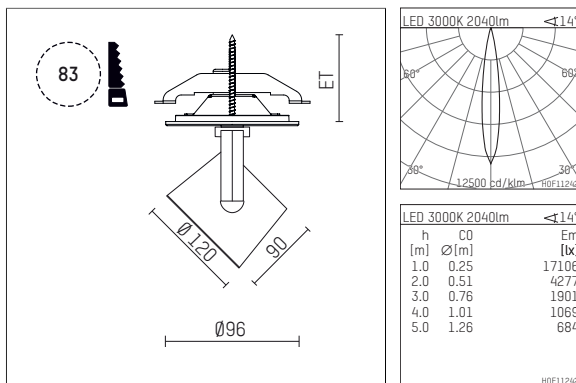

## 11332213 910-PA | white

lo.nely 3  
spotlight  
LED | 28 W 3000 K

- spotlight lo.nely 3
- with recessed mounting plate
- for recessed installation into wall or ceiling
- passive thermo management
- with LED 2400 lm
- colour temperature: 3000 K
- colour rendering index: CRI >90
- L90 / B10 (50.000h)
- SDCM < 2
- net luminous flux: 2040 lm
- total load: 28 W
- luminous efficacy: 72,9 lm/W
- rotationsymmetrical light distribution, spot
- beam angle: 15 °
- with external LED power unit, electronic
- power supply: supply cord with plug connection 2x5x2,5 mm<sup>2</sup>, length: 360 mm
- suitable for through wiring
- housing of die cast aluminium
- microprismatic filter with very high rate of light transmission
- ceiling plate of die cast aluminium
- color-, protection- and conversion-filters are available as accessory
- diameter: 96 mm, recessing diameter: 83 mm
- recessing depth: 103 mm, ceiling thickness: 1-45 mm
- rotatable 360°, 90° tiltable (can be fixed)
- weight: 1,4 kg
- protection rating: IP20
- protection class I
- 5 years Hoffmeister warranty
- Made in Germany
- maximum ambient temperature: 35 ° C
- certificates: manufactured according to DIN VDE 0711 / EN 60598, CE
- colour: white (RAL9016)
- 11332213 910-PA

### Required accessories

description accessory general	dimensions in mm	item number	pic.-No.
antiglare flaps for spotlights gin.o and lo.nely size 3		105757	01

### Optional accessories

description accessory general	dimensions in mm	item number	pic.-No.
connection ring suitable for attachment of accessories for spotlights gin.o and lo.nely size 3		105760910	01
tube screen suitable for attachment of accessories for spotlights gin.o and lo.nely size 3		105759910	02
connection tube with cross louver suitable for attachment of accessories for spotlights gin.o and lo.nely size 3		105758910	03
visor suitable for attachment of accessories for spotlights gin.o and lo.nely size 3		105783910	04