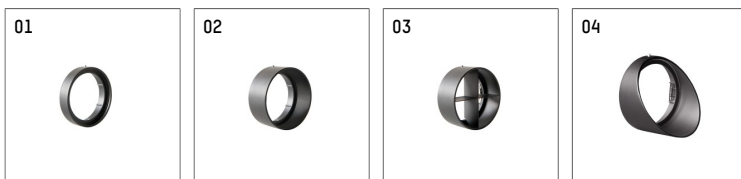

113 322 13 910 | white

lo.nely 3
spotlight
LED | 28 W 3000 K

- spotlight lo.nely 3
- with 3 circuit universal adapter
- for Hoffmeister control.x tracks
- circuit selection is possible while adapter is inserted into the track
- passive thermo management
- with LED 2400 lm
- colour temperature: 3000 K
- colour rendering index: CRI >90
- L90 / B10 (50.000h)
- SDCM < 2
- net luminous flux: 2040 lm
- total load: 28 W
- luminous efficacy: 72,9 lm/W
- rotationsymmetrical light distribution, spot
- beam angle: 15 °
- LED power unit integrated in adapter, electronic (POTI)
- amplitude dimming
- adapter with integrated potentiometer
- dimming range: 100-1 %
- housing of die cast aluminium
- adapter of fibreglass reinforced thermoplastic
- microprismatic filter with very high rate of light transmission
- color-, protection- and conversion-filters are available as accessory
- length: 221 mm, width: 84 mm, height: 197 mm
- rotatable 360°, 90° tilttable (can be fixed)
- weight: 1,25 kg
- protection rating: IP20
- protection class I
- 5 years Hoffmeister warranty
- Made in Germany
- maximum ambient temperature: 35 ° C
- certificates: manufactured according to DIN VDE 0711 / EN 60598, CE
- colour: white (RAL9016)
- 113 322 13 910

- Overview of accessories on the following page / s

113 322 13 910
accessory

Required accessories

description accessory general	dimensions in mm	item number	pic.-No.
antiglare flaps for spotlights gin.o and lo.nely size 3		105757	01

Optional accessories

description accessory general	dimensions in mm	item number	pic.-No.
connection ring suitable for attachment of accessories for spotlights gin.o and lo.nely size 3		105760910	01
tube screen suitable for attachment of accessories for spotlights gin.o and lo.nely size 3		105759910	02
connection tube with cross louver suitable for attachment of accessories for spotlights gin.o and lo.nely size 3		105758910	03
visor suitable for attachment of accessories for spotlights gin.o and lo.nely size 3		105783910	04