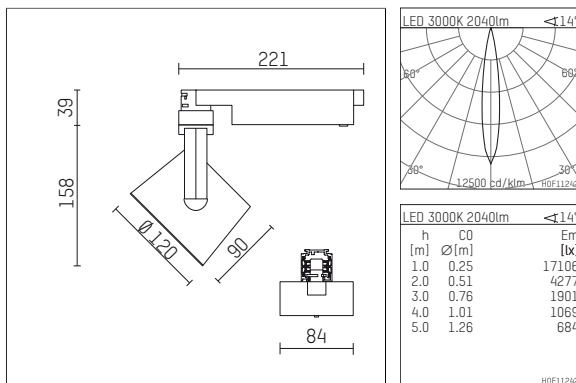

113 322 13 910 | white

lo.nely 3
spotlight
LED | 28 W 3000 K

- spotlight lo.nely 3
- with 3 circuit universal adapter
- for Hoffmeister control.x tracks
- circuit selection is possible while adapter is inserted into the track
- passive thermo management
- with LED 2400 lm
- colour temperature: 3000 K
- colour rendering index: CRI >90
- L90 / B10 (50.000h)
- SDCM < 2
- net luminous flux: 2040 lm
- total load: 28 W
- luminous efficacy: 72,9 lm/W
- rotationsymmetrical light distribution, spot
- beam angle: 15 °
- LED power unit integrated in adapter, electronic (POTI)
- amplitude dimming
- adapter with integrated potentiometer
- dimming range: 100-1 %
- housing of die cast aluminium
- adapter of fibreglass reinforced thermoplastic
- microprismatic filter with very high rate of light transmission
- color-, protection- and conversion-filters are available as accessory
- length: 221 mm, width: 84 mm, height: 197 mm
- rotatable 360°, 90° tilttable (can be fixed)
- weight: 1,25 kg
- protection rating: IP20
- protection class I
- 5 years Hoffmeister warranty
- Made in Germany
- maximum ambient temperature: 35 ° C
- certificates: manufactured according to DIN VDE 0711 / EN 60598, CE
- colour: white (RAL9016)
- 113 322 13 910

Optional accessories

description accessory general	dimensions in mm	item number	pic.-No.
connection ring suitable for attachment of accessories for spotlights gin.o and lo.nely size 3		105760910	01
tube screen suitable for attachment of accessories for spotlights gin.o and lo.nely size 3		105759910	02
connection tube with cross louver suitable for attachment of accessories for spotlights gin.o and lo.nely size 3		105758910	03
visor suitable for attachment of accessories for spotlights gin.o and lo.nely size 3		105783910	04