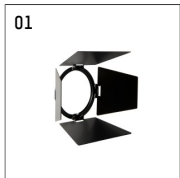

113 322 13 910 | white

lo.nely 3
spotlight
LED | 28 W 3000 K

- spotlight lo.nely 3
- with 3 circuit universal adapter
- for Hoffmeister control.x tracks
- circuit selection is possible while adapter is inserted into the track
- passive thermo management
- with LED 2400 lm
- colour temperature: 3000 K
- colour rendering index: CRI >90
- L90 / B10 (50.000h)
- SDCM < 2
- net luminous flux: 2040 lm
- total load: 28 W
- luminous efficacy: 72,9 lm/W
- rotationsymmetrical light distribution, spot
- beam angle: 15 °
- LED power unit integrated in adapter, electronic (POTI)
- amplitude dimming
- adapter with integrated potentiometer
- dimming range: 100-1 %
- housing of die cast aluminium
- adapter of fibreglass reinforced thermoplastic
- microprismatic filter with very high rate of light transmission
- color-, protection- and conversion-filters are available as accessory
- length: 221 mm, width: 84 mm, height: 197 mm
- rotatable 360°, 90° tilttable (can be fixed)
- weight: 1,25 kg
- protection rating: IP20
- protection class I
- 5 years Hoffmeister warranty
- Made in Germany
- maximum ambient temperature: 35 ° C
- certificates: manufactured according to DIN VDE 0711 / EN 60598, CE
- colour: white (RAL9016)
- 113 322 13 910

Optional accessories

description accessory general	dimensions in mm	item number	pic.-No.
connection ring suitable for attachment of accessories for spotlights gin.o and lo.nely size 3		105760910	01
tube screen suitable for attachment of accessories for spotlights gin.o and lo.nely size 3		105759910	02
connection tube with cross louver suitable for attachment of accessories for spotlights gin.o and lo.nely size 3		105758910	03
visor suitable for attachment of accessories for spotlights gin.o and lo.nely size 3		105783910	04