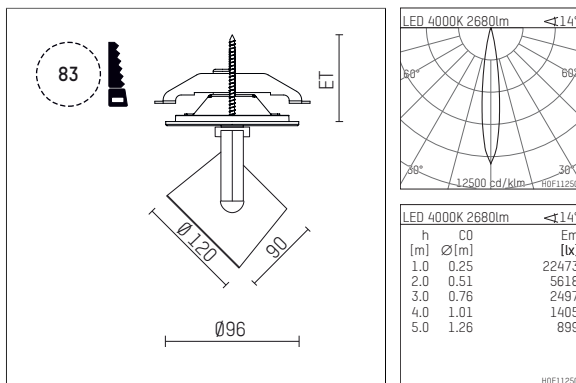

## 11332214 721-PA | black

lo.nely 3  
spotlight  
LED | 28 W 4000 K

- spotlight lo.nely 3
- with recessed mounting plate
- for recessed installation into wall or ceiling
- passive thermo management
- with LED 3150 lm
- colour temperature: 4000 K
- colour rendering index: CRI >80
- L90 / B10 (50.000h)
- SDCM < 2
- net luminous flux: 2680 lm
- total load: 28 W
- luminous efficacy: 95,7 lm/W
- rotationsymmetrical light distribution, spot
- beam angle: 15 °
- with external LED power unit, electronic
- power supply: supply cord with plug connection 2x5x2,5 mm<sup>2</sup>, length: 360 mm
- suitable for through wiring
- housing of die cast aluminium
- microprismatic filter with very high rate of light transmission
- ceiling plate of die cast aluminium
- color-, protection- and conversion-filters are available as accessory
- diameter: 96 mm, recessing diameter: 83 mm
- recessing depth: 103 mm, ceiling thickness: 1-45 mm
- rotatable 360°, 90° tiltable (can be fixed)
- weight: 1,4 kg
- protection rating: IP20
- protection class I
- 5 years Hoffmeister warranty
- Made in Germany
- maximum ambient temperature: 35 ° C
- certificates: manufactured according to DIN VDE 0711 / EN 60598, CE
- colour: black
- 11332214 721-PA

### Optional accessories

description accessory general	dimensions in mm	item number	pic.-No.
connection ring suitable for attachment of accessories for spotlights gin.o and lo.nely size 3		105760721	01
tube screen suitable for attachment of accessories for spotlights gin.o and lo.nely size 3		105759721	02
connection tube with cross louver suitable for attachment of accessories for spotlights gin.o and lo.nely size 3		105758721	03
visor suitable for attachment of accessories for spotlights gin.o and lo.nely size 3		105783721	04