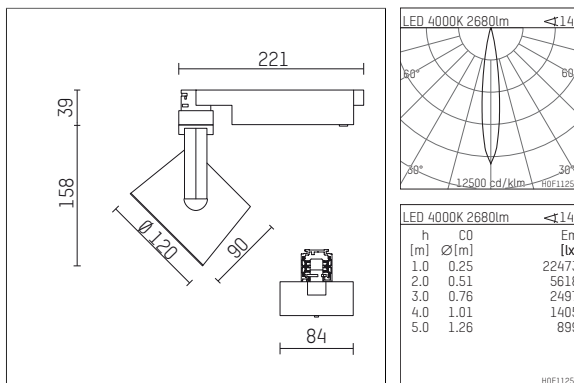

113 322 14 721 | black

lo.nely 3
spotlight
LED | 28 W 4000 K

- spotlight lo.nely 3
- with 3 circuit universal adapter
- for Hoffmeister control.x tracks
- circuit selection is possible while adapter is inserted into the track
- passive thermo management
- with LED 3150 lm
- colour temperature: 4000 K
- colour rendering index: CRI >80
- L90 / B10 (50.000h)
- SDCM < 2
- net luminous flux: 2680 lm
- total load: 28 W
- luminous efficacy: 95,7 lm/W
- rotationsymmetrical light distribution, spot
- beam angle: 15 °
- LED power unit integrated in adapter, electronic (POTI)
- amplitude dimming
- adapter with integrated potentiometer
- dimming range: 100-1 %
- housing of die cast aluminium
- adapter of fibreglass reinforced thermoplastic
- microprismatic filter with very high rate of light transmission
- color-, protection- and conversion-filters are available as accessory
- length: 221 mm, width: 84 mm, height: 197 mm
- rotatable 360°, 90° tilttable (can be fixed)
- weight: 1,25 kg
- protection rating: IP20
- protection class I
- 5 years Hoffmeister warranty
- Made in Germany
- maximum ambient temperature: 35 ° C
- certificates: manufactured according to DIN VDE 0711 / EN 60598, CE
- colour: black
- 113 322 14 721

Optional accessories

description accessory general	dimensions in mm	item number	pic.-No.
connection ring suitable for attachment of accessories for spotlights gin.o and lo.nely size 3		105760721	01
tube screen suitable for attachment of accessories for spotlights gin.o and lo.nely size 3		105759721	02
connection tube with cross louver suitable for attachment of accessories for spotlights gin.o and lo.nely size 3		105758721	03
visor suitable for attachment of accessories for spotlights gin.o and lo.nely size 3		105783721	04