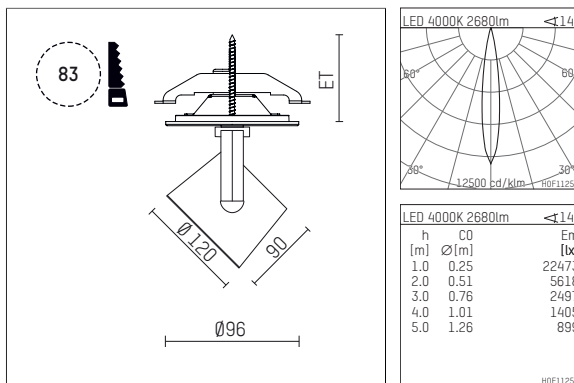

## 11332214 906-PA | silver

lo.nely 3  
spotlight  
LED | 28 W 4000 K

- spotlight lo.nely 3
- with recessed mounting plate
- for recessed installation into wall or ceiling
- passive thermo management
- with LED 3150 lm
- colour temperature: 4000 K
- colour rendering index: CRI >80
- L90 / B10 (50.000h)
- SDCM < 2
- net luminous flux: 2680 lm
- total load: 28 W
- luminous efficacy: 95,7 lm/W
- rotationsymmetrical light distribution, spot
- beam angle: 15 °
- with external LED power unit, electronic
- power supply: supply cord with plug connection 2x5x2,5 mm<sup>2</sup>, length: 360 mm
- suitable for through wiring
- housing of die cast aluminium
- microprismatic filter with very high rate of light transmission
- ceiling plate of die cast aluminium
- color-, protection- and conversion-filters are available as accessory
- diameter: 96 mm, recessing diameter: 83 mm
- recessing depth: 103 mm, ceiling thickness: 1-45 mm
- rotatable 360°, 90° tiltable (can be fixed)
- weight: 1,4 kg
- protection rating: IP20
- protection class I
- 5 years Hoffmeister warranty
- Made in Germany
- maximum ambient temperature: 35 ° C
- certificates: manufactured according to DIN VDE 0711 / EN 60598, CE
- colour: silver
- 11332214 906-PA

### Optional accessories

description accessory general	dimensions in mm	item number	pic.-No.
connection ring suitable for attachment of accessories for spotlights gin.o and lo.nely size 3		105760906	01
tube screen suitable for attachment of accessories for spotlights gin.o and lo.nely size 3		105759906	02
connection tube with cross louver suitable for attachment of accessories for spotlights gin.o and lo.nely size 3		105758906	03
visor suitable for attachment of accessories for spotlights gin.o and lo.nely size 3		105783906	04