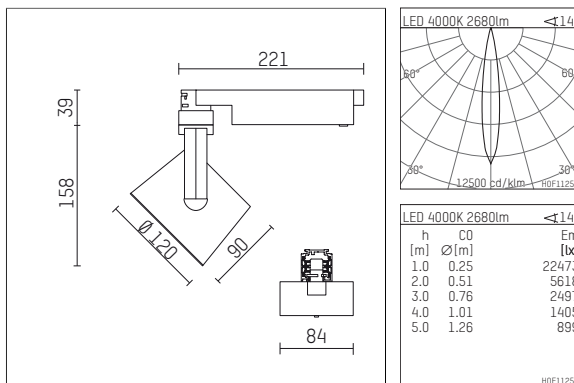

**113 322 14 906 | silver**

lo.nely 3  
spotlight  
LED | 28 W 4000 K

- spotlight lo.nely 3
- with 3 circuit universal adapter
- for Hoffmeister control.x tracks
- circuit selection is possible while adapter is inserted into the track
- passive thermo management
- with LED 3150 lm
- colour temperature: 4000 K
- colour rendering index: CRI >80
- L90 / B10 (50.000h)
- SDCM < 2
- net luminous flux: 2680 lm
- total load: 28 W
- luminous efficacy: 95,7 lm/W
- rotationsymmetrical light distribution, spot
- beam angle: 15 °
- LED power unit integrated in adapter, electronic (POTI)
- amplitude dimming
- adapter with integrated potentiometer
- dimming range: 100-1 %
- housing of die cast aluminium
- adapter of fibreglass reinforced thermoplastic
- microprismatic filter with very high rate of light transmission
- color-, protection- and conversion-filters are available as accessory
- length: 221 mm, width: 84 mm, height: 197 mm
- rotatable 360°, 90° tilttable (can be fixed)
- weight: 1,25 kg
- protection rating: IP20
- protection class I
- 5 years Hoffmeister warranty
- Made in Germany
- maximum ambient temperature: 35 ° C
- certificates: manufactured according to DIN VDE 0711 / EN 60598, CE
- colour: silver
- 113 322 14 906

### Required accessories

description accessory general	dimensions in mm	item number	pic.-No.
antiglare flaps for spotlights gin.o and lo.nely size 3		105757	01

### Optional accessories

description accessory general	dimensions in mm	item number	pic.-No.
connection ring suitable for attachment of accessories for spotlights gin.o and lo.nely size 3		105760906	01
tube screen suitable for attachment of accessories for spotlights gin.o and lo.nely size 3		105759906	02
connection tube with cross louver suitable for attachment of accessories for spotlights gin.o and lo.nely size 3		105758906	03
visor suitable for attachment of accessories for spotlights gin.o and lo.nely size 3		105783906	04