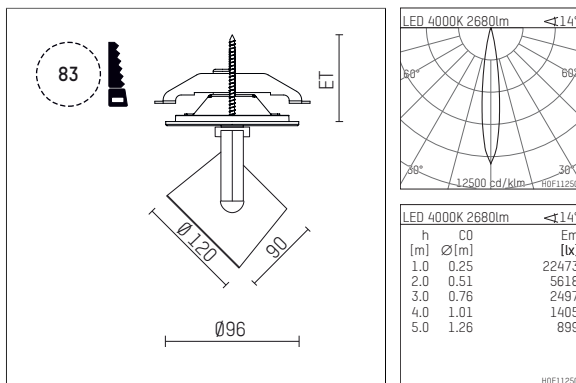

11332214 910-PA | white

lo.nely 3
spotlight
LED | 28 W 4000 K

- spotlight lo.nely 3
- with recessed mounting plate
- for recessed installation into wall or ceiling
- passive thermo management
- with LED 3150 lm
- colour temperature: 4000 K
- colour rendering index: CRI >80
- L90 / B10 (50.000h)
- SDCM < 2
- net luminous flux: 2680 lm
- total load: 28 W
- luminous efficacy: 95,7 lm/W
- rotationsymmetrical light distribution, spot
- beam angle: 15 °
- with external LED power unit, electronic
- power supply: supply cord with plug connection 2x5x2,5 mm², length: 360 mm
- suitable for through wiring
- housing of die cast aluminium
- microprismatic filter with very high rate of light transmission
- ceiling plate of die cast aluminium
- color-, protection- and conversion-filters are available as accessory
- diameter: 96 mm, recessing diameter: 83 mm
- recessing depth: 103 mm, ceiling thickness: 1-45 mm
- rotatable 360°, 90° tiltable (can be fixed)
- weight: 1,4 kg
- protection rating: IP20
- protection class I
- 5 years Hoffmeister warranty
- Made in Germany
- maximum ambient temperature: 35 ° C
- certificates: manufactured according to DIN VDE 0711 / EN 60598, CE
- colour: white (RAL9016)
- 11332214 910-PA

Optional accessories

description accessory general	dimensions in mm	item number	pic.-No.
connection ring suitable for attachment of accessories for spotlights gin.o and lo.nely size 3		105760910	01
tube screen suitable for attachment of accessories for spotlights gin.o and lo.nely size 3		105759910	02
connection tube with cross louver suitable for attachment of accessories for spotlights gin.o and lo.nely size 3		105758910	03
visor suitable for attachment of accessories for spotlights gin.o and lo.nely size 3		105783910	04