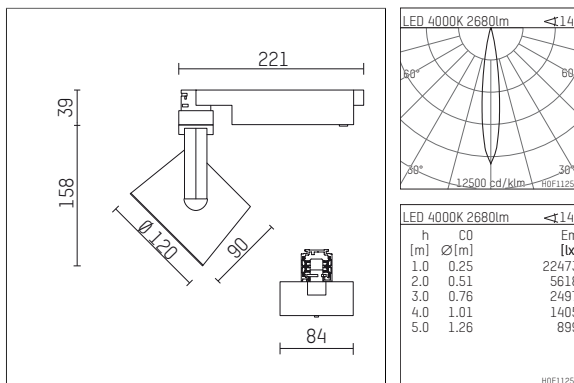

**113 322 14 910 | white**

lo.nely 3  
spotlight  
LED | 28 W 4000 K

- spotlight lo.nely 3
- with 3 circuit universal adapter
- for Hoffmeister control.x tracks
- circuit selection is possible while adapter is inserted into the track
- passive thermo management
- with LED 3150 lm
- colour temperature: 4000 K
- colour rendering index: CRI >80
- L90 / B10 (50.000h)
- SDCM < 2
- net luminous flux: 2680 lm
- total load: 28 W
- luminous efficacy: 95,7 lm/W
- rotationsymmetrical light distribution, spot
- beam angle: 15 °
- LED power unit integrated in adapter, electronic (POTI)
- amplitude dimming
- adapter with integrated potentiometer
- dimming range: 100-1 %
- housing of die cast aluminium
- adapter of fibreglass reinforced thermoplastic
- microprismatic filter with very high rate of light transmission
- color-, protection- and conversion-filters are available as accessory
- length: 221 mm, width: 84 mm, height: 197 mm
- rotatable 360°, 90° tilttable (can be fixed)
- weight: 1,25 kg
- protection rating: IP20
- protection class I
- 5 years Hoffmeister warranty
- Made in Germany
- maximum ambient temperature: 35 ° C
- certificates: manufactured according to DIN VDE 0711 / EN 60598, CE
- colour: white (RAL9016)
- 113 322 14 910

### Required accessories

description accessory general	dimensions in mm	item number	pic.-No.
antiglare flaps for spotlights gin.o and lo.nely size 3		105757	01

### Optional accessories

description accessory general	dimensions in mm	item number	pic.-No.
connection ring suitable for attachment of accessories for spotlights gin.o and lo.nely size 3		105760910	01
tube screen suitable for attachment of accessories for spotlights gin.o and lo.nely size 3		105759910	02
connection tube with cross louver suitable for attachment of accessories for spotlights gin.o and lo.nely size 3		105758910	03
visor suitable for attachment of accessories for spotlights gin.o and lo.nely size 3		105783910	04