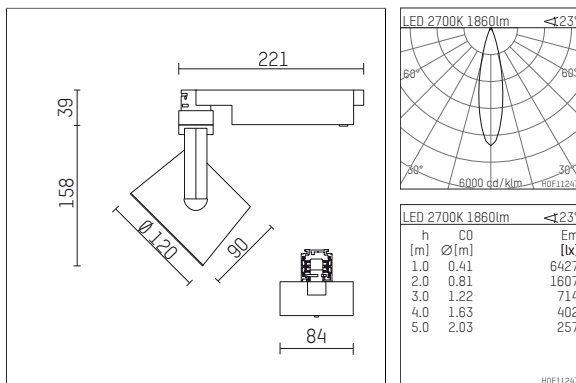

## 113 323 02 721 D | black

lo.nely 3  
spotlight  
LED | 28 W 2700 K

- spotlight lo.nely 3
- with 3 circuit DALI adapter
- for Hoffmeister control.x tracks
- circuit selection is possible while adapter is inserted into the track
- passive thermo management
- with LED 2100 lm
- colour temperature: 2700 K
- colour rendering index: CRI >90
- L90 / B10 (50.000h)
- SDCM < 2
- net luminous flux: 1860 lm
- total load: 28 W
- luminous efficacy: 66,4 lm/W
- rotationsymmetrical light distribution, medium
- beam angle: 25 °
- LED power unit integrated in adapter, electronic (DALI)
- amplitude dimming
- dimming range: 100-1 %
- housing of die cast aluminium
- adapter of fibreglass reinforced thermoplastic
- safety glass, clear
- color-, protection- and conversion-filters are available as accessory
- length: 221 mm, width: 84 mm, height: 197 mm
- rotatable 360°, 90° tiltable (can be fixed)
- weight: 1,25 kg
- protection rating: IP20
- protection class I
- 5 years Hoffmeister warranty
- Made in Germany
- maximum ambient temperature: 35 ° C
- certificates: manufactured according to DIN VDE 0711 / EN 60598, CE
- colour: black
- 113 323 02 721 D

### Required accessories

description accessory general	dimensions in mm	item number	pic.-No.
antiglare flaps for spotlights gin.o and lo.nely size 3		105757	01

### Optional accessories

description accessory general	dimensions in mm	item number	pic.-No.
connection ring suitable for attachment of accessories for spotlights gin.o and lo.nely size 3		105760721	01
tube screen suitable for attachment of accessories for spotlights gin.o and lo.nely size 3		105759721	02
connection tube with cross louver suitable for attachment of accessories for spotlights gin.o and lo.nely size 3		105758721	03
visor suitable for attachment of accessories for spotlights gin.o and lo.nely size 3		105783721	04