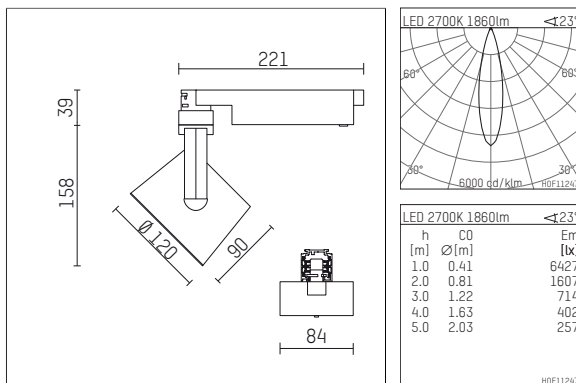

113 323 02 906 D | silver

lo.nely 3
spotlight
LED | 28 W 2700 K

- spotlight lo.nely 3
- with 3 circuit DALI adapter
- for Hoffmeister control.x tracks
- circuit selection is possible while adapter is inserted into the track
- passive thermo management
- with LED 2100 lm
- colour temperature: 2700 K
- colour rendering index: CRI >90
- L90 / B10 (50.000h)
- SDCM < 2
- net luminous flux: 1860 lm
- total load: 28 W
- luminous efficacy: 66,4 lm/W
- rotationsymmetrical light distribution, medium
- beam angle: 25°
- LED power unit integrated in adapter, electronic (DALI)
- amplitude dimming
- dimming range: 100-1 %
- housing of die cast aluminium
- adapter of fibreglass reinforced thermoplastic
- safety glass, clear
- color-, protection- and conversion-filters are available as accessory
- length: 221 mm, width: 84 mm, height: 197 mm
- rotatable 360°, 90° tiltable (can be fixed)
- weight: 1,25 kg
- protection rating: IP20
- protection class I
- 5 years Hoffmeister warranty
- Made in Germany
- maximum ambient temperature: 35 ° C
- certificates: manufactured according to DIN VDE 0711 / EN 60598, CE
- colour: silver
- 113 323 02 906 D

Optional accessories

description accessory general	dimensions in mm	item number	pic.-No.
connection ring suitable for attachment of accessories for spotlights gin.o and lo.nely size 3		105760906	01
tube screen suitable for attachment of accessories for spotlights gin.o and lo.nely size 3		105759906	02
connection tube with cross louver suitable for attachment of accessories for spotlights gin.o and lo.nely size 3		105758906	03
visor suitable for attachment of accessories for spotlights gin.o and lo.nely size 3		105783906	04