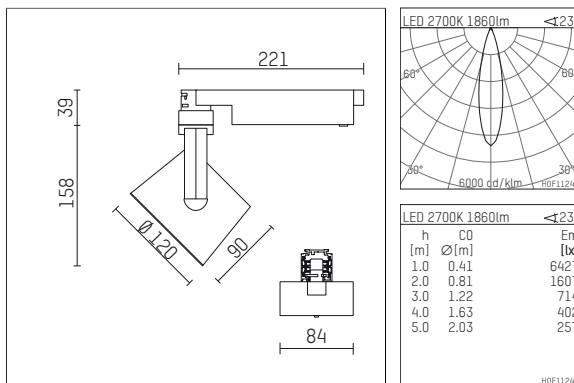

113 323 02 910 D | white

lo.nely 3
spotlight
LED | 28 W 2700 K

- spotlight lo.nely 3
- with 3 circuit DALI adapter
- for Hoffmeister control.x tracks
- circuit selection is possible while adapter is inserted into the track
- passive thermo management
- with LED 2100 lm
- colour temperature: 2700 K
- colour rendering index: CRI >90
- L90 / B10 (50.000h)
- SDCM < 2
- net luminous flux: 1860 lm
- total load: 28 W
- luminous efficacy: 66,4 lm/W
- rotationsymmetrical light distribution, medium
- beam angle: 25 °
- LED power unit integrated in adapter, electronic (DALI)
- amplitude dimming
- dimming range: 100-1 %
- housing of die cast aluminium
- adapter of fibreglass reinforced thermoplastic
- safety glass, clear
- color-, protection- and conversion-filters are available as accessory
- length: 221 mm, width: 84 mm, height: 197 mm
- rotatable 360°, 90° tiltable (can be fixed)
- weight: 1,25 kg
- protection rating: IP20
- protection class I
- 5 years Hoffmeister warranty
- Made in Germany
- maximum ambient temperature: 35 ° C
- certificates: manufactured according to DIN VDE 0711 / EN 60598, CE
- colour: white (RAL9016)
- 113 323 02 910 D

Optional accessories

description accessory general	dimensions in mm	item number	pic.-No.
connection ring suitable for attachment of accessories for spotlights gin.o and lo.nely size 3		105760910	01
tube screen suitable for attachment of accessories for spotlights gin.o and lo.nely size 3		105759910	02
connection tube with cross louver suitable for attachment of accessories for spotlights gin.o and lo.nely size 3		105758910	03
visor suitable for attachment of accessories for spotlights gin.o and lo.nely size 3		105783910	04