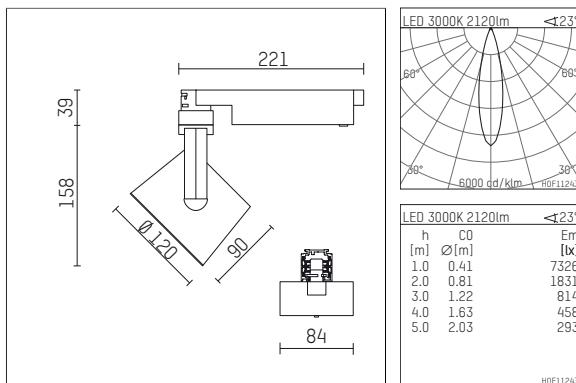

113 323 03 721 D | black

lo.nely 3
spotlight
LED | 28 W 3000 K

- spotlight lo.nely 3
- with 3 circuit DALI adapter
- for Hoffmeister control.x tracks
- circuit selection is possible while adapter is inserted into the track
- passive thermo management
- with LED 2400 lm
- colour temperature: 3000 K
- colour rendering index: CRI >90
- L90 / B10 (50.000h)
- SDCM < 2
- net luminous flux: 2120 lm
- total load: 28 W
- luminous efficacy: 75,7 lm/W
- rotationsymmetrical light distribution, medium
- beam angle: 25°
- LED power unit integrated in adapter, electronic (DALI)
- amplitude dimming
- dimming range: 100-1 %
- housing of die cast aluminium
- adapter of fibreglass reinforced thermoplastic
- safety glass, clear
- color-, protection- and conversion-filters are available as accessory
- length: 221 mm, width: 84 mm, height: 197 mm
- rotatable 360°, 90° tiltable (can be fixed)
- weight: 1,25 kg
- protection rating: IP20
- protection class I
- 5 years Hoffmeister warranty
- Made in Germany
- maximum ambient temperature: 35 °C
- certificates: manufactured according to DIN VDE 0711 / EN 60598, CE
- colour: black
- 113 323 03 721 D

Optional accessories

description accessory general	dimensions in mm	item number	pic.-No.
connection ring suitable for attachment of accessories for spotlights gin.o and lo.nely size 3		105760721	01
tube screen suitable for attachment of accessories for spotlights gin.o and lo.nely size 3		105759721	02
connection tube with cross louver suitable for attachment of accessories for spotlights gin.o and lo.nely size 3		105758721	03
visor suitable for attachment of accessories for spotlights gin.o and lo.nely size 3		105783721	04