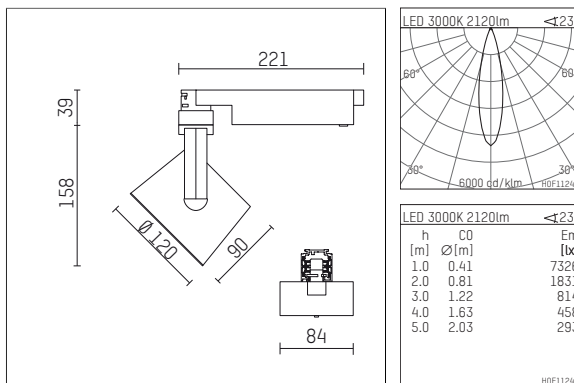

113 323 03 906 D | silver

lo.nely 3
spotlight
LED | 28 W 3000 K

- spotlight lo.nely 3
- with 3 circuit DALI adapter
- for Hoffmeister control.x tracks
- circuit selection is possible while adapter is inserted into the track
- passive thermo management
- with LED 2400 lm
- colour temperature: 3000 K
- colour rendering index: CRI >90
- L90 / B10 (50.000h)
- SDCM < 2
- net luminous flux: 2120 lm
- total load: 28 W
- luminous efficacy: 75,7 lm/W
- rotationsymmetrical light distribution, medium
- beam angle: 25 °
- LED power unit integrated in adapter, electronic (DALI)
- amplitude dimming
- dimming range: 100-1 %
- housing of die cast aluminium
- adapter of fibreglass reinforced thermoplastic
- safety glass, clear
- color-, protection- and conversion-filters are available as accessory
- length: 221 mm, width: 84 mm, height: 197 mm
- rotatable 360°, 90° tiltable (can be fixed)
- weight: 1,25 kg
- protection rating: IP20
- protection class I
- 5 years Hoffmeister warranty
- Made in Germany
- maximum ambient temperature: 35 ° C
- certificates: manufactured according to DIN VDE 0711 / EN 60598, CE
- colour: silver
- 113 323 03 906 D

Optional accessories

description accessory general	dimensions in mm	item number	pic.-No.
connection ring suitable for attachment of accessories for spotlights gin.o and lo.nely size 3		105760906	01
tube screen suitable for attachment of accessories for spotlights gin.o and lo.nely size 3		105759906	02
connection tube with cross louver suitable for attachment of accessories for spotlights gin.o and lo.nely size 3		105758906	03
visor suitable for attachment of accessories for spotlights gin.o and lo.nely size 3		105783906	04