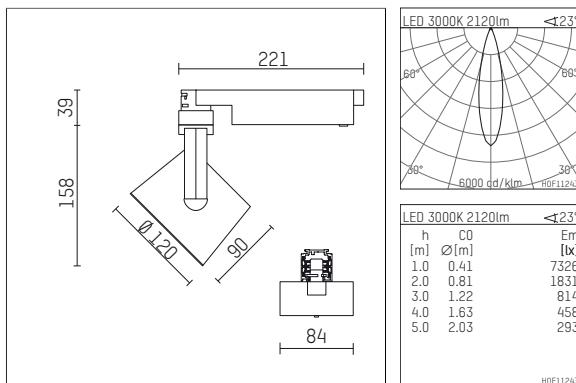

113 323 03 910 D | white

lo.nely 3
spotlight
LED | 28 W 3000 K

- spotlight lo.nely 3
- with 3 circuit DALI adapter
- for Hoffmeister control.x tracks
- circuit selection is possible while adapter is inserted into the track
- passive thermo management
- with LED 2400 lm
- colour temperature: 3000 K
- colour rendering index: CRI >90
- L90 / B10 (50.000h)
- SDCM < 2
- net luminous flux: 2120 lm
- total load: 28 W
- luminous efficacy: 75,7 lm/W
- rotationsymmetrical light distribution, medium
- beam angle: 25 °
- LED power unit integrated in adapter, electronic (DALI)
- amplitude dimming
- dimming range: 100-1 %
- housing of die cast aluminium
- adapter of fibreglass reinforced thermoplastic
- safety glass, clear
- color-, protection- and conversion-filters are available as accessory
- length: 221 mm, width: 84 mm, height: 197 mm
- rotatable 360°, 90° tiltable (can be fixed)
- weight: 1,25 kg
- protection rating: IP20
- protection class I
- 5 years Hoffmeister warranty
- Made in Germany
- maximum ambient temperature: 35 ° C
- certificates: manufactured according to DIN VDE 0711 / EN 60598, CE
- colour: white (RAL9016)
- 113 323 03 910 D

Optional accessories

description accessory general	dimensions in mm	item number	pic.-No.
connection ring suitable for attachment of accessories for spotlights gin.o and lo.nely size 3		105760910	01
tube screen suitable for attachment of accessories for spotlights gin.o and lo.nely size 3		105759910	02
connection tube with cross louver suitable for attachment of accessories for spotlights gin.o and lo.nely size 3		105758910	03
visor suitable for attachment of accessories for spotlights gin.o and lo.nely size 3		105783910	04