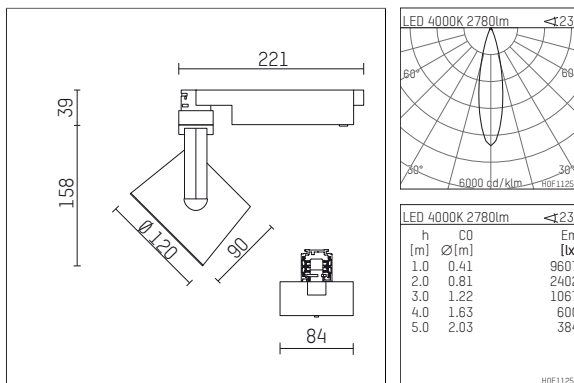

113 323 04 721 D | black

lo.nely 3
spotlight
LED | 28 W 4000 K

- spotlight lo.nely 3
- with 3 circuit DALI adapter
- for Hoffmeister control.x tracks
- circuit selection is possible while adapter is inserted into the track
- passive thermo management
- with LED 3150 lm
- colour temperature: 4000 K
- colour rendering index: CRI >80
- L90 / B10 (50.000h)
- SDCM < 2
- net luminous flux: 2780 lm
- total load: 28 W
- luminous efficacy: 99,3 lm/W
- rotationsymmetrical light distribution, medium
- beam angle: 25 °
- LED power unit integrated in adapter, electronic (DALI)
- amplitude dimming
- dimming range: 100-1 %
- housing of die cast aluminium
- adapter of fibreglass reinforced thermoplastic
- safety glass, clear
- color-, protection- and conversion-filters are available as accessory
- length: 221 mm, width: 84 mm, height: 197 mm
- rotatable 360°, 90° tiltable (can be fixed)
- weight: 1,25 kg
- protection rating: IP20
- protection class I
- 5 years Hoffmeister warranty
- Made in Germany
- maximum ambient temperature: 35 ° C
- certificates: manufactured according to DIN VDE 0711 / EN 60598, CE
- colour: black
- 113 323 04 721 D

Optional accessories

description accessory general	dimensions in mm	item number	pic.-No.
connection ring suitable for attachment of accessories for spotlights gin.o and lo.nely size 3		105760721	01
tube screen suitable for attachment of accessories for spotlights gin.o and lo.nely size 3		105759721	02
connection tube with cross louver suitable for attachment of accessories for spotlights gin.o and lo.nely size 3		105758721	03
visor suitable for attachment of accessories for spotlights gin.o and lo.nely size 3		105783721	04