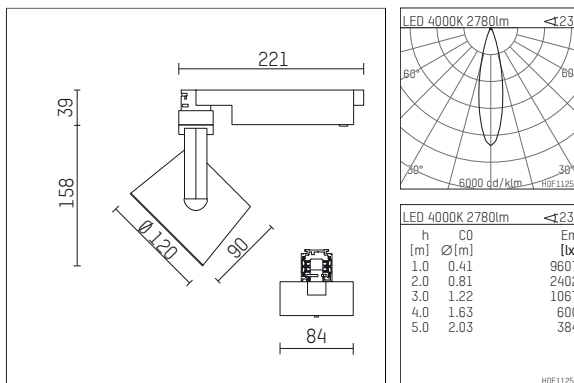

113 323 04 906 D | silver

lo.nely 3
spotlight
LED | 28 W 4000 K

- spotlight lo.nely 3
- with 3 circuit DALI adapter
- for Hoffmeister control.x tracks
- circuit selection is possible while adapter is inserted into the track
- passive thermo management
- with LED 3150 lm
- colour temperature: 4000 K
- colour rendering index: CRI >80
- L90 / B10 (50.000h)
- SDCM < 2
- net luminous flux: 2780 lm
- total load: 28 W
- luminous efficacy: 99,3 lm/W
- rotationsymmetrical light distribution, medium
- beam angle: 25°
- LED power unit integrated in adapter, electronic (DALI)
- amplitude dimming
- dimming range: 100-1 %
- housing of die cast aluminium
- adapter of fibreglass reinforced thermoplastic
- safety glass, clear
- color-, protection- and conversion-filters are available as accessory
- length: 221 mm, width: 84 mm, height: 197 mm
- rotatable 360°, 90° tiltable (can be fixed)
- weight: 1,25 kg
- protection rating: IP20
- protection class I
- 5 years Hoffmeister warranty
- Made in Germany
- maximum ambient temperature: 35 ° C
- certificates: manufactured according to DIN VDE 0711 / EN 60598, CE
- colour: silver
- 113 323 04 906 D

Optional accessories

description accessory general	dimensions in mm	item number	pic.-No.
connection ring suitable for attachment of accessories for spotlights gin.o and lo.nely size 3		105760906	01
tube screen suitable for attachment of accessories for spotlights gin.o and lo.nely size 3		105759906	02
connection tube with cross louver suitable for attachment of accessories for spotlights gin.o and lo.nely size 3		105758906	03
visor suitable for attachment of accessories for spotlights gin.o and lo.nely size 3		105783906	04