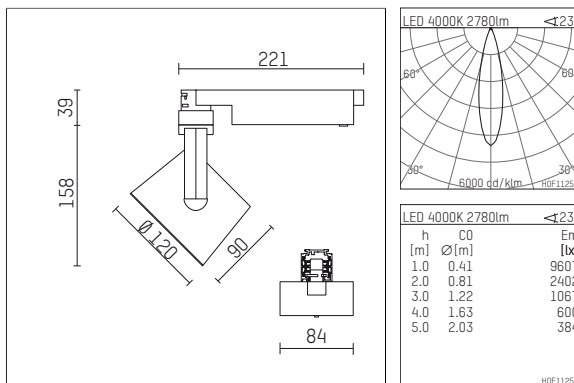

113 323 04 910 D | white

lo.nely 3
spotlight
LED | 28 W 4000 K

- spotlight lo.nely 3
- with 3 circuit DALI adapter
- for Hoffmeister control.x tracks
- circuit selection is possible while adapter is inserted into the track
- passive thermo management
- with LED 3150 lm
- colour temperature: 4000 K
- colour rendering index: CRI >80
- L90 / B10 (50.000h)
- SDCM < 2
- net luminous flux: 2780 lm
- total load: 28 W
- luminous efficacy: 99,3 lm/W
- rotationsymmetrical light distribution, medium
- beam angle: 25°
- LED power unit integrated in adapter, electronic (DALI)
- amplitude dimming
- dimming range: 100-1 %
- housing of die cast aluminium
- adapter of fibreglass reinforced thermoplastic
- safety glass, clear
- color-, protection- and conversion-filters are available as accessory
- length: 221 mm, width: 84 mm, height: 197 mm
- rotatable 360°, 90° tiltable (can be fixed)
- weight: 1,25 kg
- protection rating: IP20
- protection class I
- 5 years Hoffmeister warranty
- Made in Germany
- maximum ambient temperature: 35 ° C
- certificates: manufactured according to DIN VDE 0711 / EN 60598, CE
- colour: white (RAL9016)
- 113 323 04 910 D

Optional accessories

description accessory general	dimensions in mm	item number	pic.-No.
connection ring suitable for attachment of accessories for spotlights gin.o and lo.nely size 3		105760910	01
tube screen suitable for attachment of accessories for spotlights gin.o and lo.nely size 3		105759910	02
connection tube with cross louver suitable for attachment of accessories for spotlights gin.o and lo.nely size 3		105758910	03
visor suitable for attachment of accessories for spotlights gin.o and lo.nely size 3		105783910	04