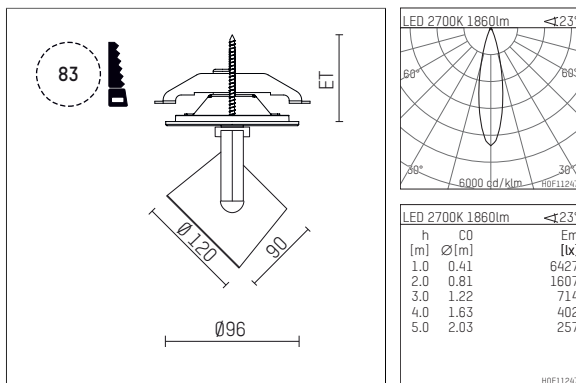

11332312 721-PA | black

lo.nely 3
spotlight
LED | 28 W 2700 K

- spotlight lo.nely 3
- with recessed mounting plate
- for recessed installation into wall or ceiling
- passive thermo management
- with LED 2100 lm
- colour temperature: 2700 K
- colour rendering index: CRI >90
- L90 / B10 (50.000h)
- SDCM < 2
- net luminous flux: 1860 lm
- total load: 28 W
- luminous efficacy: 66,4 lm/W
- rotationsymmetrical light distribution, medium
- beam angle: 25 °
- with external LED power unit, electronic
- power supply: supply cord with plug connection 2x5x2,5 mm², length: 360 mm
- suitable for through wiring
- housing of die cast aluminium
- safety glass, clear
- ceiling plate of die cast aluminium
- color-, protection- and conversion-filters are available as accessory
- diameter: 96 mm, recessing diameter: 83 mm
- recessing depth: 103 mm, ceiling thickness: 1-45 mm
- rotatable 360°, 90° tiltable (can be fixed)
- weight: 1,4 kg
- protection rating: IP20
- protection class I
- 5 years Hoffmeister warranty
- Made in Germany
- maximum ambient temperature: 35 ° C
- certificates: manufactured according to DIN VDE 0711 / EN 60598, CE
- colour: black
- 11332312 721-PA

Optional accessories

description accessory general	dimensions in mm	item number	pic.-No.
connection ring suitable for attachment of accessories for spotlights gin.o and lo.nely size 3		105760721	01
tube screen suitable for attachment of accessories for spotlights gin.o and lo.nely size 3		105759721	02
connection tube with cross louver suitable for attachment of accessories for spotlights gin.o and lo.nely size 3		105758721	03
visor suitable for attachment of accessories for spotlights gin.o and lo.nely size 3		105783721	04