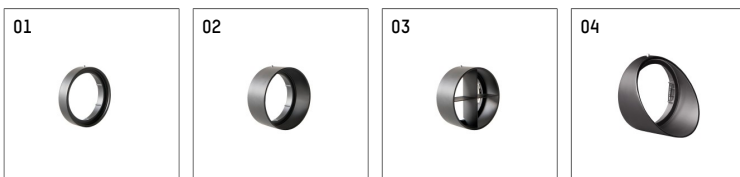

113 323 12 721 | black

lo.nely 3
spotlight
LED | 28 W 2700 K

- spotlight lo.nely 3
- with 3 circuit universal adapter
- for Hoffmeister control.x tracks
- circuit selection is possible while adapter is inserted into the track
- passive thermo management
- with LED 2100 lm
- colour temperature: 2700 K
- colour rendering index: CRI >90
- L90 / B10 (50.000h)
- SDCM < 2
- net luminous flux: 1860 lm
- total load: 28 W
- luminous efficacy: 66,4 lm/W
- rotationsymmetrical light distribution, medium
- beam angle: 25 °
- LED power unit integrated in adapter, electronic (POTI)
- amplitude dimming
- adapter with integrated potentiometer
- dimming range: 100-1 %
- housing of die cast aluminium
- adapter of fibreglass reinforced thermoplastic
- safety glass, clear
- color-, protection- and conversion-filters are available as accessory
- length: 221 mm, width: 84 mm, height: 197 mm
- rotatable 360°, 90° tiltable (can be fixed)
- weight: 1,25 kg
- protection rating: IP20
- protection class I
- 5 years Hoffmeister warranty
- Made in Germany
- maximum ambient temperature: 35 ° C
- certificates: manufactured according to DIN VDE 0711 / EN 60598, CE
- colour: black
- 113 323 12 721

- Overview of accessories on the following page / s

113 323 12 721
accessory

Required accessories

description accessory general	dimensions in mm	item number	pic.-No.
antiglare flaps for spotlights gin.o and lo.nely size 3		105757	01

Optional accessories

description accessory general	dimensions in mm	item number	pic.-No.
connection ring suitable for attachment of accessories for spotlights gin.o and lo.nely size 3		105760721	01
tube screen suitable for attachment of accessories for spotlights gin.o and lo.nely size 3		105759721	02
connection tube with cross louver suitable for attachment of accessories for spotlights gin.o and lo.nely size 3		105758721	03
visor suitable for attachment of accessories for spotlights gin.o and lo.nely size 3		105783721	04