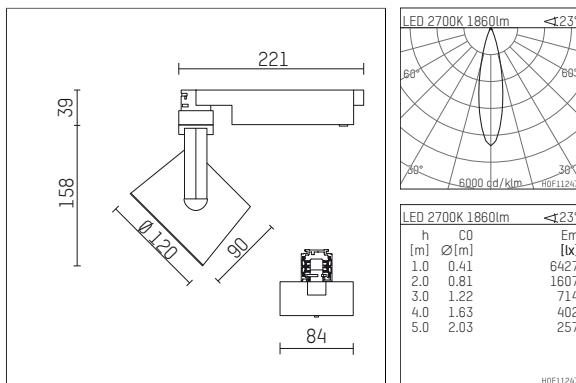

113 323 12 721 | black

lo.nely 3
spotlight
LED | 28 W 2700 K

- spotlight lo.nely 3
- with 3 circuit universal adapter
- for Hoffmeister control.x tracks
- circuit selection is possible while adapter is inserted into the track
- passive thermo management
- with LED 2100 lm
- colour temperature: 2700 K
- colour rendering index: CRI >90
- L90 / B10 (50.000h)
- SDCM < 2
- net luminous flux: 1860 lm
- total load: 28 W
- luminous efficacy: 66,4 lm/W
- rotationsymmetrical light distribution, medium
- beam angle: 25 °
- LED power unit integrated in adapter, electronic (POTI)
- amplitude dimming
- adapter with integrated potentiometer
- dimming range: 100-1 %
- housing of die cast aluminium
- adapter of fibreglass reinforced thermoplastic
- safety glass, clear
- color-, protection- and conversion-filters are available as accessory
- length: 221 mm, width: 84 mm, height: 197 mm
- rotatable 360°, 90° tiltable (can be fixed)
- weight: 1,25 kg
- protection rating: IP20
- protection class I
- 5 years Hoffmeister warranty
- Made in Germany
- maximum ambient temperature: 35 ° C
- certificates: manufactured according to DIN VDE 0711 / EN 60598, CE
- colour: black
- 113 323 12 721

Optional accessories

description accessory general	dimensions in mm	item number	pic.-No.
connection ring suitable for attachment of accessories for spotlights gin.o and lo.nely size 3		105760721	01
tube screen suitable for attachment of accessories for spotlights gin.o and lo.nely size 3		105759721	02
connection tube with cross louver suitable for attachment of accessories for spotlights gin.o and lo.nely size 3		105758721	03
visor suitable for attachment of accessories for spotlights gin.o and lo.nely size 3		105783721	04