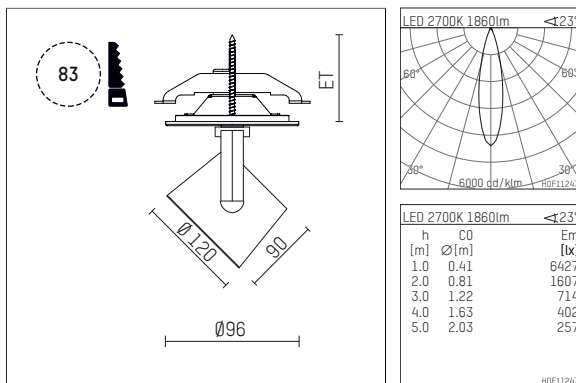

11332312 906-PA | silver

lo.nely 3
spotlight
LED | 28 W 2700 K

- spotlight lo.nely 3
- with recessed mounting plate
- for recessed installation into wall or ceiling
- passive thermo management
- with LED 2100 lm
- colour temperature: 2700 K
- colour rendering index: CRI >90
- L90 / B10 (50.000h)
- SDCM < 2
- net luminous flux: 1860 lm
- total load: 28 W
- luminous efficacy: 66,4 lm/W
- rotationsymmetrical light distribution, medium
- beam angle: 25 °
- with external LED power unit, electronic
- power supply: supply cord with plug connection 2x5x2,5 mm², length: 360 mm
- suitable for through wiring
- housing of die cast aluminium
- safety glass, clear
- ceiling plate of die cast aluminium
- color-, protection- and conversion-filters are available as accessory
- diameter: 96 mm, recessing diameter: 83 mm
- recessing depth: 103 mm, ceiling thickness: 1-45 mm
- rotatable 360°, 90° tiltable (can be fixed)
- weight: 1,4 kg
- protection rating: IP20
- protection class I
- 5 years Hoffmeister warranty
- Made in Germany
- maximum ambient temperature: 35 ° C
- certificates: manufactured according to DIN VDE 0711 / EN 60598, CE
- colour: silver
- 11332312 906-PA

Optional accessories

description accessory general	dimensions in mm	item number	pic.-No.
connection ring suitable for attachment of accessories for spotlights gin.o and lo.nely size 3		105760906	01
tube screen suitable for attachment of accessories for spotlights gin.o and lo.nely size 3		105759906	02
connection tube with cross louver suitable for attachment of accessories for spotlights gin.o and lo.nely size 3		105758906	03
visor suitable for attachment of accessories for spotlights gin.o and lo.nely size 3		105783906	04