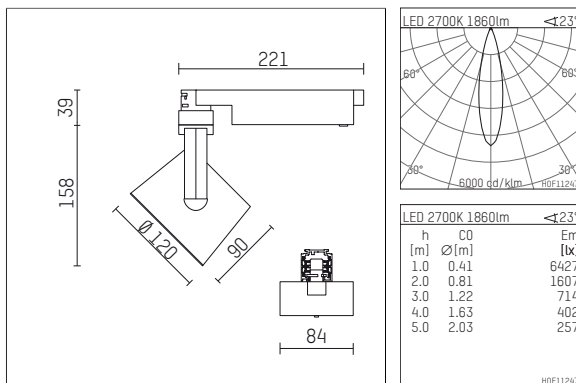

113 323 12 906 | silver

lo.nely 3
spotlight
LED | 28 W 2700 K

- spotlight lo.nely 3
- with 3 circuit universal adapter
- for Hoffmeister control.x tracks
- circuit selection is possible while adapter is inserted into the track
- passive thermo management
- with LED 2100 lm
- colour temperature: 2700 K
- colour rendering index: CRI >90
- L90 / B10 (50.000h)
- SDCM < 2
- net luminous flux: 1860 lm
- total load: 28 W
- luminous efficacy: 66,4 lm/W
- rotationsymmetrical light distribution, medium
- beam angle: 25 °
- LED power unit integrated in adapter, electronic (POTI)
- amplitude dimming
- adapter with integrated potentiometer
- dimming range: 100-1 %
- housing of die cast aluminium
- adapter of fibreglass reinforced thermoplastic
- safety glass, clear
- color-, protection- and conversion-filters are available as accessory
- length: 221 mm, width: 84 mm, height: 197 mm
- rotatable 360°, 90° tiltable (can be fixed)
- weight: 1,25 kg
- protection rating: IP20
- protection class I
- 5 years Hoffmeister warranty
- Made in Germany
- maximum ambient temperature: 35 ° C
- certificates: manufactured according to DIN VDE 0711 / EN 60598, CE
- colour: silver
- 113 323 12 906

Optional accessories

description accessory general	dimensions in mm	item number	pic.-No.
connection ring suitable for attachment of accessories for spotlights gin.o and lo.nely size 3		105760906	01
tube screen suitable for attachment of accessories for spotlights gin.o and lo.nely size 3		105759906	02
connection tube with cross louver suitable for attachment of accessories for spotlights gin.o and lo.nely size 3		105758906	03
visor suitable for attachment of accessories for spotlights gin.o and lo.nely size 3		105783906	04