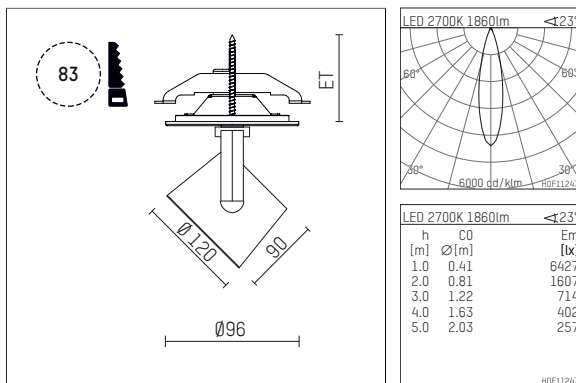

11332312 910-PA | white

lo.nely 3
spotlight
LED | 28 W 2700 K

- spotlight lo.nely 3
- with recessed mounting plate
- for recessed installation into wall or ceiling
- passive thermo management
- with LED 2100 lm
- colour temperature: 2700 K
- colour rendering index: CRI >90
- L90 / B10 (50.000h)
- SDCM < 2
- net luminous flux: 1860 lm
- total load: 28 W
- luminous efficacy: 66,4 lm/W
- rotationsymmetrical light distribution, medium
- beam angle: 25 °
- with external LED power unit, electronic
- power supply: supply cord with plug connection 2x5x2,5 mm², length: 360 mm
- suitable for through wiring
- housing of die cast aluminium
- safety glass, clear
- ceiling plate of die cast aluminium
- color-, protection- and conversion-filters are available as accessory
- diameter: 96 mm, recessing diameter: 83 mm
- recessing depth: 103 mm, ceiling thickness: 1-45 mm
- rotatable 360°, 90° tiltable (can be fixed)
- weight: 1,4 kg
- protection rating: IP20
- protection class I
- 5 years Hoffmeister warranty
- Made in Germany
- maximum ambient temperature: 35 ° C
- certificates: manufactured according to DIN VDE 0711 / EN 60598, CE
- colour: white (RAL9016)
- 11332312 910-PA

Optional accessories

description accessory general	dimensions in mm	item number	pic.-No.
connection ring suitable for attachment of accessories for spotlights gin.o and lo.nely size 3		105760910	01
tube screen suitable for attachment of accessories for spotlights gin.o and lo.nely size 3		105759910	02
connection tube with cross louver suitable for attachment of accessories for spotlights gin.o and lo.nely size 3		105758910	03
visor suitable for attachment of accessories for spotlights gin.o and lo.nely size 3		105783910	04