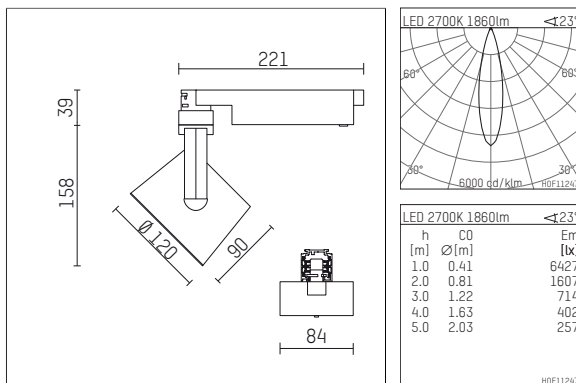

113 323 12 910 | white

lo.nely 3
spotlight
LED | 28 W 2700 K

- spotlight lo.nely 3
- with 3 circuit universal adapter
- for Hoffmeister control.x tracks
- circuit selection is possible while adapter is inserted into the track
- passive thermo management
- with LED 2100 lm
- colour temperature: 2700 K
- colour rendering index: CRI >90
- L90 / B10 (50.000h)
- SDCM < 2
- net luminous flux: 1860 lm
- total load: 28 W
- luminous efficacy: 66,4 lm/W
- rotationsymmetrical light distribution, medium
- beam angle: 25 °
- LED power unit integrated in adapter, electronic (POTI)
- amplitude dimming
- adapter with integrated potentiometer
- dimming range: 100-1 %
- housing of die cast aluminium
- adapter of fibreglass reinforced thermoplastic
- safety glass, clear
- color-, protection- and conversion-filters are available as accessory
- length: 221 mm, width: 84 mm, height: 197 mm
- rotatable 360°, 90° tiltable (can be fixed)
- weight: 1,25 kg
- protection rating: IP20
- protection class I
- 5 years Hoffmeister warranty
- Made in Germany
- maximum ambient temperature: 35 ° C
- certificates: manufactured according to DIN VDE 0711 / EN 60598, CE
- colour: white (RAL9016)
- 113 323 12 910

Optional accessories

description accessory general	dimensions in mm	item number	pic.-No.
connection ring suitable for attachment of accessories for spotlights gin.o and lo.nely size 3		105760910	01
tube screen suitable for attachment of accessories for spotlights gin.o and lo.nely size 3		105759910	02
connection tube with cross louver suitable for attachment of accessories for spotlights gin.o and lo.nely size 3		105758910	03
visor suitable for attachment of accessories for spotlights gin.o and lo.nely size 3		105783910	04