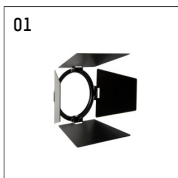

11332313 721-PA | black

lo.nely 3
spotlight
LED | 28 W 3000 K

- spotlight lo.nely 3
- with recessed mounting plate
- for recessed installation into wall or ceiling
- passive thermo management
- with LED 2400 lm
- colour temperature: 3000 K
- colour rendering index: CRI >90
- L90 / B10 (50.000h)
- SDCM < 2
- net luminous flux: 2120 lm
- total load: 28 W
- luminous efficacy: 75,7 lm/W
- rotationsymmetrical light distribution, medium
- beam angle: 25 °
- with external LED power unit, electronic
- power supply: supply cord with plug connection 2x5x2,5 mm², length: 360 mm
- suitable for through wiring
- housing of die cast aluminium
- safety glass, clear
- ceiling plate of die cast aluminium
- color-, protection- and conversion-filters are available as accessory
- diameter: 96 mm, recessing diameter: 83 mm
- recessing depth: 103 mm, ceiling thickness: 1-45 mm
- rotatable 360°, 90° tiltable (can be fixed)
- weight: 1,4 kg
- protection rating: IP20
- protection class I
- 5 years Hoffmeister warranty
- Made in Germany
- maximum ambient temperature: 35 ° C
- certificates: manufactured according to DIN VDE 0711 / EN 60598, CE
- colour: black
- 11332313 721-PA

Optional accessories

description accessory general	dimensions in mm	item number	pic.-No.
connection ring suitable for attachment of accessories for spotlights gin.o and lo.nely size 3		105760721	01
tube screen suitable for attachment of accessories for spotlights gin.o and lo.nely size 3		105759721	02
connection tube with cross louver suitable for attachment of accessories for spotlights gin.o and lo.nely size 3		105758721	03
visor suitable for attachment of accessories for spotlights gin.o and lo.nely size 3		105783721	04