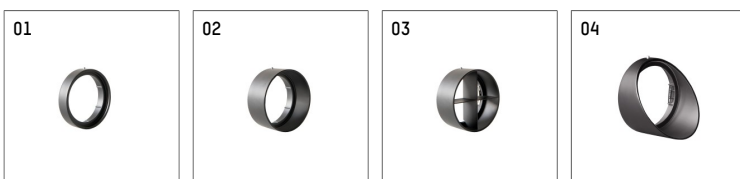

11332313 721-PA | black

lo.nely 3
spotlight
LED | 28 W 3000 K

- spotlight lo.nely 3
- with recessed mounting plate
- for recessed installation into wall or ceiling
- passive thermo management
- with LED 2400 lm
- colour temperature: 3000 K
- colour rendering index: CRI >90
- L90 / B10 (50.000h)
- SDCM < 2
- net luminous flux: 2120 lm
- total load: 28 W
- luminous efficacy: 75,7 lm/W
- rotationsymmetrical light distribution, medium
- beam angle: 25 °
- with external LED power unit, electronic
- power supply: supply cord with plug connection 2x5x2,5 mm², length: 360 mm
- suitable for through wiring
- housing of die cast aluminium
- safety glass, clear
- ceiling plate of die cast aluminium
- color-, protection- and conversion-filters are available as accessory
- diameter: 96 mm, recessing diameter: 83 mm
- recessing depth: 103 mm, ceiling thickness: 1-45 mm
- rotatable 360°, 90° tiltable (can be fixed)
- weight: 1,4 kg
- protection rating: IP20
- protection class I
- 5 years Hoffmeister warranty
- Made in Germany
- maximum ambient temperature: 35 ° C
- certificates: manufactured according to DIN VDE 0711 / EN 60598, CE
- colour: black
- 11332313 721-PA

Optional accessories

description accessory general	dimensions in mm	item number	pic.-No.
connection ring suitable for attachment of accessories for spotlights gin.o and lo.nely size 3		105760721	01
tube screen suitable for attachment of accessories for spotlights gin.o and lo.nely size 3		105759721	02
connection tube with cross louver suitable for attachment of accessories for spotlights gin.o and lo.nely size 3		105758721	03
visor suitable for attachment of accessories for spotlights gin.o and lo.nely size 3		105783721	04