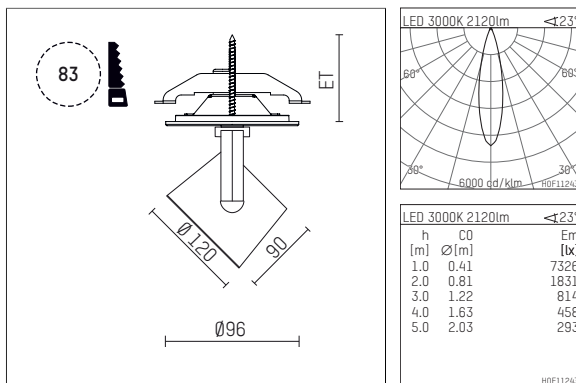

11332313 721-PA | black

lo.nely 3
spotlight
LED | 28 W 3000 K

- spotlight lo.nely 3
- with recessed mounting plate
- for recessed installation into wall or ceiling
- passive thermo management
- with LED 2400 lm
- colour temperature: 3000 K
- colour rendering index: CRI >90
- L90 / B10 (50.000h)
- SDCM < 2
- net luminous flux: 2120 lm
- total load: 28 W
- luminous efficacy: 75,7 lm/W
- rotationsymmetrical light distribution, medium
- beam angle: 25 °
- with external LED power unit, electronic
- power supply: supply cord with plug connection 2x5x2,5 mm², length: 360 mm
- suitable for through wiring
- housing of die cast aluminium
- safety glass, clear
- ceiling plate of die cast aluminium
- color-, protection- and conversion-filters are available as accessory
- diameter: 96 mm, recessing diameter: 83 mm
- recessing depth: 103 mm, ceiling thickness: 1-45 mm
- rotatable 360°, 90° tiltable (can be fixed)
- weight: 1,4 kg
- protection rating: IP20
- protection class I
- 5 years Hoffmeister warranty
- Made in Germany
- maximum ambient temperature: 35 ° C
- certificates: manufactured according to DIN VDE 0711 / EN 60598, CE
- colour: black
- 11332313 721-PA

Optional accessories

description accessory general	dimensions in mm	item number	pic.-No.
connection ring suitable for attachment of accessories for spotlights gin.o and lo.nely size 3		105760721	01
tube screen suitable for attachment of accessories for spotlights gin.o and lo.nely size 3		105759721	02
connection tube with cross louver suitable for attachment of accessories for spotlights gin.o and lo.nely size 3		105758721	03
visor suitable for attachment of accessories for spotlights gin.o and lo.nely size 3		105783721	04