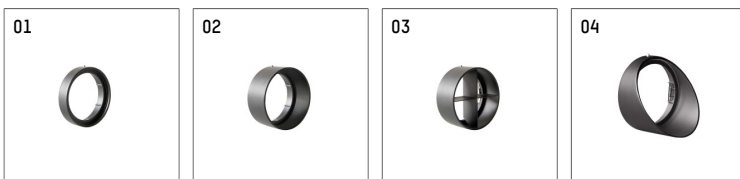

113 323 13 721
accessory

Required accessories

description accessory general	dimensions in mm	item number	pic.-No.
antiglare flaps for spotlights gin.o and lo.nely size 3		105757	01

Optional accessories

description accessory general	dimensions in mm	item number	pic.-No.
connection ring suitable for attachment of accessories for spotlights gin.o and lo.nely size 3		105760721	01
tube screen suitable for attachment of accessories for spotlights gin.o and lo.nely size 3		105759721	02
connection tube with cross louver suitable for attachment of accessories for spotlights gin.o and lo.nely size 3		105758721	03
visor suitable for attachment of accessories for spotlights gin.o and lo.nely size 3		105783721	04

Additional optional accessory components

description accessory general	dimensions in mm	item number	pic.-No.
soft.shape lens for spotlights gin.o and lo.nely size 3	Ø: 100	105782	01
sculpture lens for spotlights gin.o and lo.nely size 3	Ø: 100	105773	02
prismatic glass for spotlights gin.o and lo.nely size 3	Ø: 100	105775	03
honeycomb louver for spotlights gin.o and lo.nely size 3		105761721	04
soft.spot lens for spotlights gin.o and lo.nely size 3	Ø: 100	105774	01