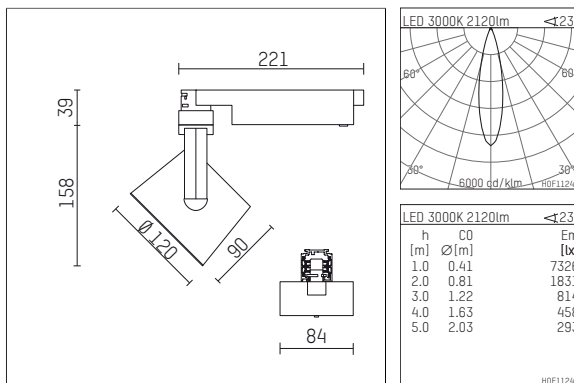

**113 323 13 721 | black**

lo.nely 3  
spotlight  
LED | 28 W 3000 K

- spotlight lo.nely 3
- with 3 circuit universal adapter
- for Hoffmeister control.x tracks
- circuit selection is possible while adapter is inserted into the track
- passive thermo management
- with LED 2400 lm
- colour temperature: 3000 K
- colour rendering index: CRI >90
- L90 / B10 (50.000h)
- SDCM < 2
- net luminous flux: 2120 lm
- total load: 28 W
- luminous efficacy: 75,7 lm/W
- rotationsymmetrical light distribution, medium
- beam angle: 25 °
- LED power unit integrated in adapter, electronic (POTI)
- amplitude dimming
- adapter with integrated potentiometer
- dimming range: 100-1 %
- housing of die cast aluminium
- adapter of fibreglass reinforced thermoplastic
- safety glass, clear
- color-, protection- and conversion-filters are available as accessory
- length: 221 mm, width: 84 mm, height: 197 mm
- rotatable 360°, 90° tiltable (can be fixed)
- weight: 1,25 kg
- protection rating: IP20
- protection class I
- 5 years Hoffmeister warranty
- Made in Germany
- maximum ambient temperature: 35 ° C
- certificates: manufactured according to DIN VDE 0711 / EN 60598, CE
- colour: black
- 113 323 13 721