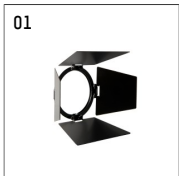

113 323 13 721
accessory

Required accessories

description accessory general	dimensions in mm	item number	pic.-No.
antiglare flaps for spotlights gin.o and lo.nely size 3		105757	01

Optional accessories

description accessory general	dimensions in mm	item number	pic.-No.
connection ring suitable for attachment of accessories for spotlights gin.o and lo.nely size 3		105760721	01
tube screen suitable for attachment of accessories for spotlights gin.o and lo.nely size 3		105759721	02
connection tube with cross louver suitable for attachment of accessories for spotlights gin.o and lo.nely size 3		105758721	03
visor suitable for attachment of accessories for spotlights gin.o and lo.nely size 3		105783721	04