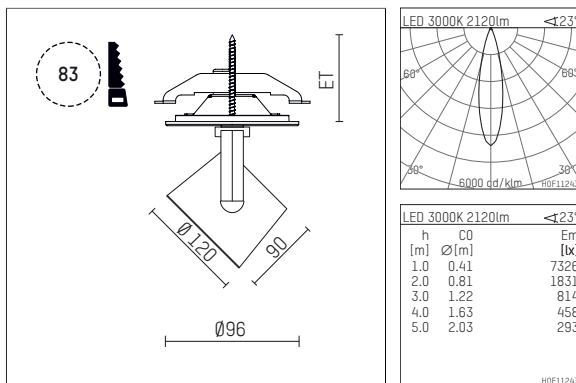

## 11332313 906-PA | silver

lo.nely 3  
spotlight  
LED | 28 W 3000 K

- spotlight lo.nely 3
- with recessed mounting plate
- for recessed installation into wall or ceiling
- passive thermo management
- with LED 2400 lm
- colour temperature: 3000 K
- colour rendering index: CRI >90
- L90 / B10 (50.000h)
- SDCM < 2
- net luminous flux: 2120 lm
- total load: 28 W
- luminous efficacy: 75,7 lm/W
- rotationsymmetrical light distribution, medium
- beam angle: 25 °
- with external LED power unit, electronic
- power supply: supply cord with plug connection 2x5x2,5 mm², length: 360 mm
- suitable for through wiring
- housing of die cast aluminium
- safety glass, clear
- ceiling plate of die cast aluminium
- color-, protection- and conversion-filters are available as accessory
- diameter: 96 mm, recessing diameter: 83 mm
- recessing depth: 103 mm, ceiling thickness: 1-45 mm
- rotatable 360°, 90° tiltable (can be fixed)
- weight: 1,4 kg
- protection rating: IP20
- protection class I
- 5 years Hoffmeister warranty
- Made in Germany
- maximum ambient temperature: 35 ° C
- certificates: manufactured according to DIN VDE 0711 / EN 60598, CE
- colour: silver
- 11332313 906-PA

### Optional accessories

description accessory general	dimensions in mm	item number	pic.-No.
connection ring suitable for attachment of accessories for spotlights gin.o and lo.nely size 3		105760906	01
tube screen suitable for attachment of accessories for spotlights gin.o and lo.nely size 3		105759906	02
connection tube with cross louver suitable for attachment of accessories for spotlights gin.o and lo.nely size 3		105758906	03
visor suitable for attachment of accessories for spotlights gin.o and lo.nely size 3		105783906	04