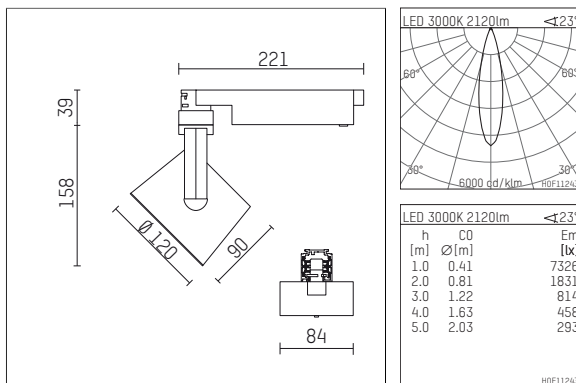

113 323 13 906 | silver

lo.nely 3
spotlight
LED | 28 W 3000 K

- spotlight lo.nely 3
- with 3 circuit universal adapter
- for Hoffmeister control.x tracks
- circuit selection is possible while adapter is inserted into the track
- passive thermo management
- with LED 2400 lm
- colour temperature: 3000 K
- colour rendering index: CRI >90
- L90 / B10 (50.000h)
- SDCM < 2
- net luminous flux: 2120 lm
- total load: 28 W
- luminous efficacy: 75,7 lm/W
- rotationsymmetrical light distribution, medium
- beam angle: 25 °
- LED power unit integrated in adapter, electronic (POTI)
- amplitude dimming
- adapter with integrated potentiometer
- dimming range: 100-1 %
- housing of die cast aluminium
- adapter of fibreglass reinforced thermoplastic
- safety glass, clear
- color-, protection- and conversion-filters are available as accessory
- length: 221 mm, width: 84 mm, height: 197 mm
- rotatable 360°, 90° tiltable (can be fixed)
- weight: 1,25 kg
- protection rating: IP20
- protection class I
- 5 years Hoffmeister warranty
- Made in Germany
- maximum ambient temperature: 35 ° C
- certificates: manufactured according to DIN VDE 0711 / EN 60598, CE
- colour: silver
- 113 323 13 906

Optional accessories

description accessory general	dimensions in mm	item number	pic.-No.
connection ring suitable for attachment of accessories for spotlights gin.o and lo.nely size 3		105760906	01
tube screen suitable for attachment of accessories for spotlights gin.o and lo.nely size 3		105759906	02
connection tube with cross louver suitable for attachment of accessories for spotlights gin.o and lo.nely size 3		105758906	03
visor suitable for attachment of accessories for spotlights gin.o and lo.nely size 3		105783906	04