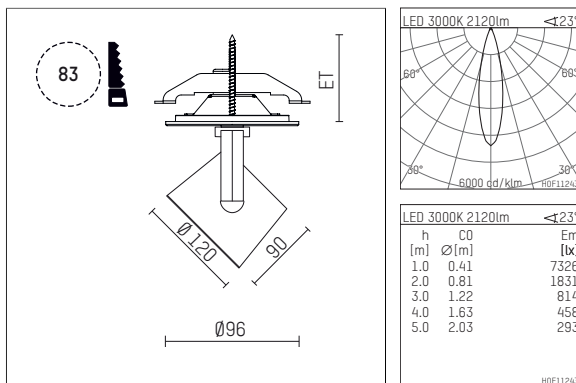

11332313 910-PA | white

lo.nely 3
spotlight
LED | 28 W 3000 K

- spotlight lo.nely 3
- with recessed mounting plate
- for recessed installation into wall or ceiling
- passive thermo management
- with LED 2400 lm
- colour temperature: 3000 K
- colour rendering index: CRI >90
- L90 / B10 (50.000h)
- SDCM < 2
- net luminous flux: 2120 lm
- total load: 28 W
- luminous efficacy: 75,7 lm/W
- rotationsymmetrical light distribution, medium
- beam angle: 25°
- with external LED power unit, electronic
- power supply: supply cord with plug connection 2x5x2,5 mm², length: 360 mm
- suitable for through wiring
- housing of die cast aluminium
- safety glass, clear
- ceiling plate of die cast aluminium
- color-, protection- and conversion-filters are available as accessory
- diameter: 96 mm, recessing diameter: 83 mm
- recessing depth: 103 mm, ceiling thickness: 1-45 mm
- rotatable 360° , 90° tiltable (can be fixed)
- weight: 1,4 kg
- protection rating: IP20
- protection class I
- 5 years Hoffmeister warranty
- Made in Germany
- maximum ambient temperature: 35°C
- certificates: manufactured according to DIN VDE 0711 / EN 60598, CE
- colour: white (RAL9016)
- 11332313 910-PA

Optional accessories

description accessory general	dimensions in mm	item number	pic.-No.
connection ring suitable for attachment of accessories for spotlights gin.o and lo.nely size 3		105760910	01
tube screen suitable for attachment of accessories for spotlights gin.o and lo.nely size 3		105759910	02
connection tube with cross louver suitable for attachment of accessories for spotlights gin.o and lo.nely size 3		105758910	03
visor suitable for attachment of accessories for spotlights gin.o and lo.nely size 3		105783910	04