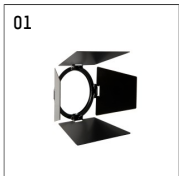

11332313 910-PA | white

lo.nely 3
spotlight
LED | 28 W 3000 K

- spotlight lo.nely 3
- with recessed mounting plate
- for recessed installation into wall or ceiling
- passive thermo management
- with LED 2400 lm
- colour temperature: 3000 K
- colour rendering index: CRI >90
- L90 / B10 (50.000h)
- SDCM < 2
- net luminous flux: 2120 lm
- total load: 28 W
- luminous efficacy: 75,7 lm/W
- rotationsymmetrical light distribution, medium
- beam angle: 25°
- with external LED power unit, electronic
- power supply: supply cord with plug connection 2x5x2,5 mm², length: 360 mm
- suitable for through wiring
- housing of die cast aluminium
- safety glass, clear
- ceiling plate of die cast aluminium
- color-, protection- and conversion-filters are available as accessory
- diameter: 96 mm, recessing diameter: 83 mm
- recessing depth: 103 mm, ceiling thickness: 1-45 mm
- rotatable 360° , 90° tiltable (can be fixed)
- weight: 1,4 kg
- protection rating: IP20
- protection class I
- 5 years Hoffmeister warranty
- Made in Germany
- maximum ambient temperature: 35°C
- certificates: manufactured according to DIN VDE 0711 / EN 60598, CE
- colour: white (RAL9016)
- 11332313 910-PA

Optional accessories

description accessory general	dimensions in mm	item number	pic.-No.
connection ring suitable for attachment of accessories for spotlights gin.o and lo.nely size 3		105760910	01
tube screen suitable for attachment of accessories for spotlights gin.o and lo.nely size 3		105759910	02
connection tube with cross louver suitable for attachment of accessories for spotlights gin.o and lo.nely size 3		105758910	03
visor suitable for attachment of accessories for spotlights gin.o and lo.nely size 3		105783910	04