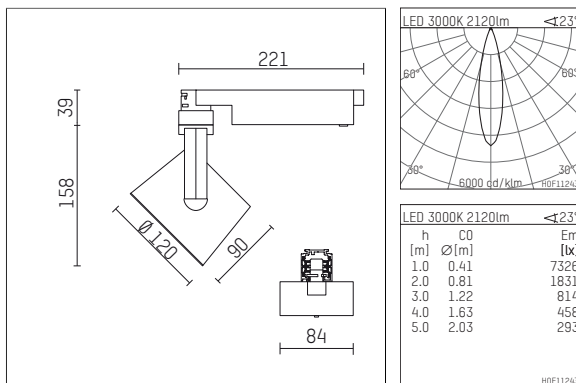

113 323 13 910 | white

lo.nely 3
spotlight
LED | 28 W 3000 K

- spotlight lo.nely 3
- with 3 circuit universal adapter
- for Hoffmeister control.x tracks
- circuit selection is possible while adapter is inserted into the track
- passive thermo management
- with LED 2400 lm
- colour temperature: 3000 K
- colour rendering index: CRI >90
- L90 / B10 (50.000h)
- SDCM < 2
- net luminous flux: 2120 lm
- total load: 28 W
- luminous efficacy: 75,7 lm/W
- rotationsymmetrical light distribution, medium
- beam angle: 25 °
- LED power unit integrated in adapter, electronic (POTI)
- amplitude dimming
- adapter with integrated potentiometer
- dimming range: 100-1 %
- housing of die cast aluminium
- adapter of fibreglass reinforced thermoplastic
- safety glass, clear
- color-, protection- and conversion-filters are available as accessory
- length: 221 mm, width: 84 mm, height: 197 mm
- rotatable 360°, 90° tiltable (can be fixed)
- weight: 1,25 kg
- protection rating: IP20
- protection class I
- 5 years Hoffmeister warranty
- Made in Germany
- maximum ambient temperature: 35 ° C
- certificates: manufactured according to DIN VDE 0711 / EN 60598, CE
- colour: white (RAL9016)
- 113 323 13 910

Optional accessories

description accessory general	dimensions in mm	item number	pic.-No.
connection ring suitable for attachment of accessories for spotlights gin.o and lo.nely size 3		105760910	01
tube screen suitable for attachment of accessories for spotlights gin.o and lo.nely size 3		105759910	02
connection tube with cross louver suitable for attachment of accessories for spotlights gin.o and lo.nely size 3		105758910	03
visor suitable for attachment of accessories for spotlights gin.o and lo.nely size 3		105783910	04