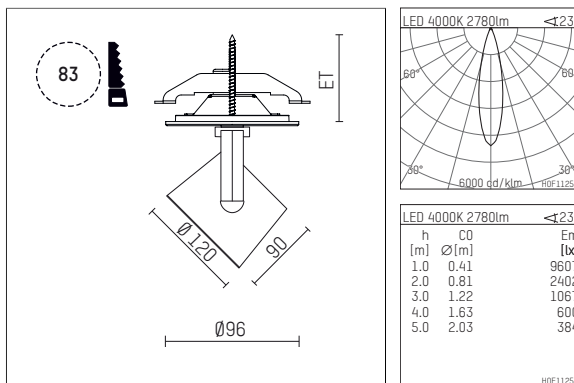

11332314 721-PA | black

lo.nely 3
spotlight
LED | 28 W 4000 K

- spotlight lo.nely 3
- with recessed mounting plate
- for recessed installation into wall or ceiling
- passive thermo management
- with LED 3150 lm
- colour temperature: 4000 K
- colour rendering index: CRI >80
- L90 / B10 (50.000h)
- SDCM < 2
- net luminous flux: 2780 lm
- total load: 28 W
- luminous efficacy: 99,3 lm/W
- rotationsymmetrical light distribution, medium
- beam angle: 25 °
- with external LED power unit, electronic
- power supply: supply cord with plug connection 2x5x2,5 mm², length: 360 mm
- suitable for through wiring
- housing of die cast aluminium
- safety glass, clear
- ceiling plate of die cast aluminium
- color-, protection- and conversion-filters are available as accessory
- diameter: 96 mm, recessing diameter: 83 mm
- recessing depth: 103 mm, ceiling thickness: 1-45 mm
- rotatable 360°, 90° tiltable (can be fixed)
- weight: 1,4 kg
- protection rating: IP20
- protection class I
- 5 years Hoffmeister warranty
- Made in Germany
- maximum ambient temperature: 35 ° C
- certificates: manufactured according to DIN VDE 0711 / EN 60598, CE
- colour: black
- 11332314 721-PA

Optional accessories

description accessory general	dimensions in mm	item number	pic.-No.
connection ring suitable for attachment of accessories for spotlights gin.o and lo.nely size 3		105760721	01
tube screen suitable for attachment of accessories for spotlights gin.o and lo.nely size 3		105759721	02
connection tube with cross louver suitable for attachment of accessories for spotlights gin.o and lo.nely size 3		105758721	03
visor suitable for attachment of accessories for spotlights gin.o and lo.nely size 3		105783721	04