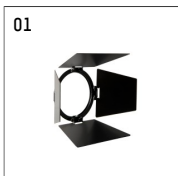

11332314 721-PA | black

lo.nely 3
spotlight
LED | 28 W 4000 K

- spotlight lo.nely 3
- with recessed mounting plate
- for recessed installation into wall or ceiling
- passive thermo management
- with LED 3150 lm
- colour temperature: 4000 K
- colour rendering index: CRI >80
- L90 / B10 (50.000h)
- SDCM < 2
- net luminous flux: 2780 lm
- total load: 28 W
- luminous efficacy: 99,3 lm/W
- rotationsymmetrical light distribution, medium
- beam angle: 25 °
- with external LED power unit, electronic
- power supply: supply cord with plug connection 2x5x2,5 mm², length: 360 mm
- suitable for through wiring
- housing of die cast aluminium
- safety glass, clear
- ceiling plate of die cast aluminium
- color-, protection- and conversion-filters are available as accessory
- diameter: 96 mm, recessing diameter: 83 mm
- recessing depth: 103 mm, ceiling thickness: 1-45 mm
- rotatable 360°, 90° tiltable (can be fixed)
- weight: 1,4 kg
- protection rating: IP20
- protection class I
- 5 years Hoffmeister warranty
- Made in Germany
- maximum ambient temperature: 35 ° C
- certificates: manufactured according to DIN VDE 0711 / EN 60598, CE
- colour: black
- 11332314 721-PA

Optional accessories

description accessory general	dimensions in mm	item number	pic.-No.
connection ring suitable for attachment of accessories for spotlights gin.o and lo.nely size 3		105760721	01
tube screen suitable for attachment of accessories for spotlights gin.o and lo.nely size 3		105759721	02
connection tube with cross louver suitable for attachment of accessories for spotlights gin.o and lo.nely size 3		105758721	03
visor suitable for attachment of accessories for spotlights gin.o and lo.nely size 3		105783721	04