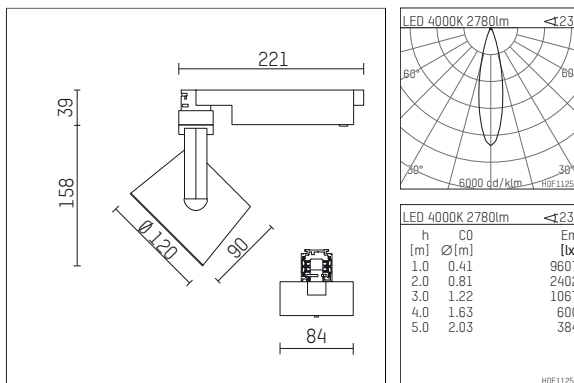

## 113 323 14 721 | black

lo.nely 3  
spotlight  
LED | 28 W 4000 K

- spotlight lo.nely 3
- with 3 circuit universal adapter
- for Hoffmeister control.x tracks
- circuit selection is possible while adapter is inserted into the track
- passive thermo management
- with LED 3150 lm
- colour temperature: 4000 K
- colour rendering index: CRI >80
- L90 / B10 (50.000h)
- SDCM < 2
- net luminous flux: 2780 lm
- total load: 28 W
- luminous efficacy: 99,3 lm/W
- rotationsymmetrical light distribution, medium
- beam angle: 25 °
- LED power unit integrated in adapter, electronic (POTI)
- amplitude dimming
- adapter with integrated potentiometer
- dimming range: 100-1 %
- housing of die cast aluminium
- adapter of fibreglass reinforced thermoplastic
- safety glass, clear
- color-, protection- and conversion-filters are available as accessory
- length: 221 mm, width: 84 mm, height: 197 mm
- rotatable 360°, 90° tiltable (can be fixed)
- weight: 1,25 kg
- protection rating: IP20
- protection class I
- 5 years Hoffmeister warranty
- Made in Germany
- maximum ambient temperature: 35 ° C
- certificates: manufactured according to DIN VDE 0711 / EN 60598, CE
- colour: black
- 113 323 14 721

### Required accessories

description accessory general	dimensions in mm	item number	pic.-No.
antiglare flaps for spotlights gin.o and lo.nely size 3		105757	01

### Optional accessories

description accessory general	dimensions in mm	item number	pic.-No.
connection ring suitable for attachment of accessories for spotlights gin.o and lo.nely size 3		105760721	01
tube screen suitable for attachment of accessories for spotlights gin.o and lo.nely size 3		105759721	02
connection tube with cross louver suitable for attachment of accessories for spotlights gin.o and lo.nely size 3		105758721	03
visor suitable for attachment of accessories for spotlights gin.o and lo.nely size 3		105783721	04