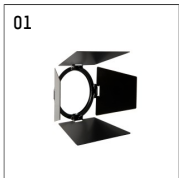

11332314 906-PA
accessory

Required accessories

description accessory general	dimensions in mm	item number	pic.-No.
antiglare flaps for spotlights gin.o and lo.nely size 3		105757	01

Optional accessories

description accessory general	dimensions in mm	item number	pic.-No.
connection ring suitable for attachment of accessories for spotlights gin.o and lo.nely size 3		105760906	01
tube screen suitable for attachment of accessories for spotlights gin.o and lo.nely size 3		105759906	02
connection tube with cross louver suitable for attachment of accessories for spotlights gin.o and lo.nely size 3		105758906	03
visor suitable for attachment of accessories for spotlights gin.o and lo.nely size 3		105783906	04