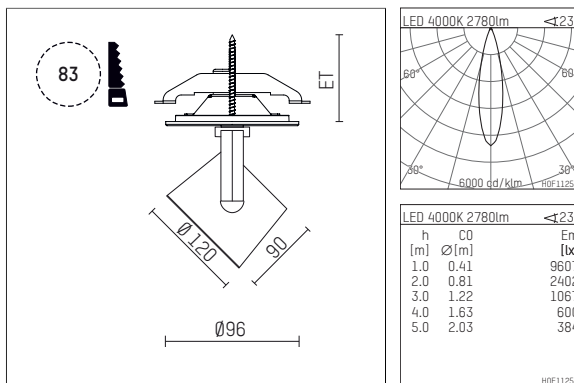

## 11332314 906-PA | silver

lo.nely 3  
spotlight  
LED | 28 W 4000 K

- spotlight lo.nely 3
- with recessed mounting plate
- for recessed installation into wall or ceiling
- passive thermo management
- with LED 3150 lm
- colour temperature: 4000 K
- colour rendering index: CRI >80
- L90 / B10 (50.000h)
- SDCM < 2
- net luminous flux: 2780 lm
- total load: 28 W
- luminous efficacy: 99,3 lm/W
- rotationsymmetrical light distribution, medium
- beam angle: 25 °
- with external LED power unit, electronic
- power supply: supply cord with plug connection 2x5x2,5 mm², length: 360 mm
- suitable for through wiring
- housing of die cast aluminium
- safety glass, clear
- ceiling plate of die cast aluminium
- color-, protection- and conversion-filters are available as accessory
- diameter: 96 mm, recessing diameter: 83 mm
- recessing depth: 103 mm, ceiling thickness: 1-45 mm
- rotatable 360°, 90° tiltable (can be fixed)
- weight: 1,4 kg
- protection rating: IP20
- protection class I
- 5 years Hoffmeister warranty
- Made in Germany
- maximum ambient temperature: 35 ° C
- certificates: manufactured according to DIN VDE 0711 / EN 60598, CE
- colour: silver
- 11332314 906-PA

### Required accessories

description accessory general	dimensions in mm	item number	pic.-No.
antiglare flaps for spotlights gin.o and lo.nely size 3		105757	01

### Optional accessories

description accessory general	dimensions in mm	item number	pic.-No.
connection ring suitable for attachment of accessories for spotlights gin.o and lo.nely size 3		105760906	01
tube screen suitable for attachment of accessories for spotlights gin.o and lo.nely size 3		105759906	02
connection tube with cross louver suitable for attachment of accessories for spotlights gin.o and lo.nely size 3		105758906	03
visor suitable for attachment of accessories for spotlights gin.o and lo.nely size 3		105783906	04