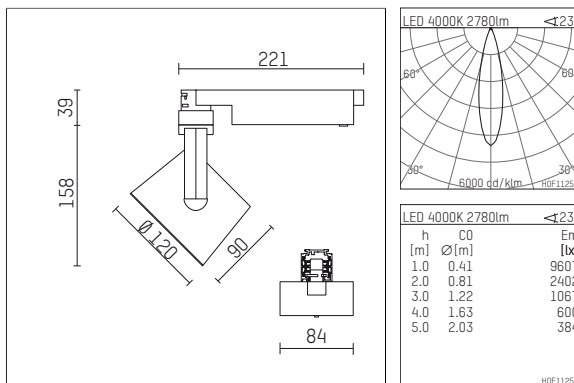

113 323 14 906 | silver

lo.nely 3
spotlight
LED | 28 W 4000 K

- spotlight lo.nely 3
- with 3 circuit universal adapter
- for Hoffmeister control.x tracks
- circuit selection is possible while adapter is inserted into the track
- passive thermo management
- with LED 3150 lm
- colour temperature: 4000 K
- colour rendering index: CRI >80
- L90 / B10 (50.000h)
- SDCM < 2
- net luminous flux: 2780 lm
- total load: 28 W
- luminous efficacy: 99,3 lm/W
- rotationsymmetrical light distribution, medium
- beam angle: 25 °
- LED power unit integrated in adapter, electronic (POTI)
- amplitude dimming
- adapter with integrated potentiometer
- dimming range: 100-1 %
- housing of die cast aluminium
- adapter of fibreglass reinforced thermoplastic
- safety glass, clear
- color-, protection- and conversion-filters are available as accessory
- length: 221 mm, width: 84 mm, height: 197 mm
- rotatable 360°, 90° tiltable (can be fixed)
- weight: 1,25 kg
- protection rating: IP20
- protection class I
- 5 years Hoffmeister warranty
- Made in Germany
- maximum ambient temperature: 35 ° C
- certificates: manufactured according to DIN VDE 0711 / EN 60598, CE
- colour: silver
- 113 323 14 906

Optional accessories

description accessory general	dimensions in mm	item number	pic.-No.
connection ring suitable for attachment of accessories for spotlights gin.o and lo.nely size 3		105760906	01
tube screen suitable for attachment of accessories for spotlights gin.o and lo.nely size 3		105759906	02
connection tube with cross louver suitable for attachment of accessories for spotlights gin.o and lo.nely size 3		105758906	03
visor suitable for attachment of accessories for spotlights gin.o and lo.nely size 3		105783906	04